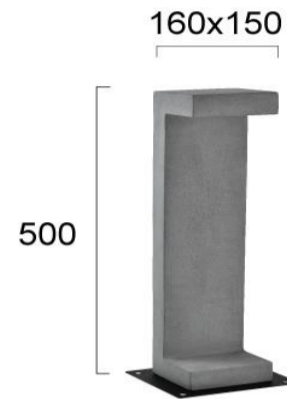

Product Datasheet

Code	4290600
Description	Outdoor Floor Light Gary
Family	GARY
Type	FLOOR
Type of Lamp	LED module
Watt	9W
Volt	220-240 VAC
Hertz	50-60 Hz
Class	Class I
IP	IP65
Environment	Outdoor
Color	GREY
Material	CONCRETE
Length	L:160
Height	H:500
Width	W:150
Kelvin	3000K
Lumen	420 Lm
Beam Angle	CRI 90
Dimmable	Non-Dimmable