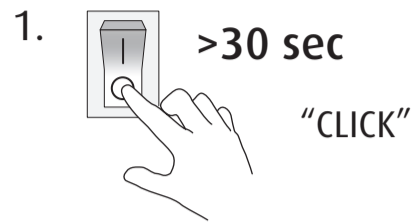

Pantherella Mini- Electronics Function

Power on/off:

Set default brightness level when connected to power:

Set timer to automatically turn off lamp after period of time:

Restore factory default settings: