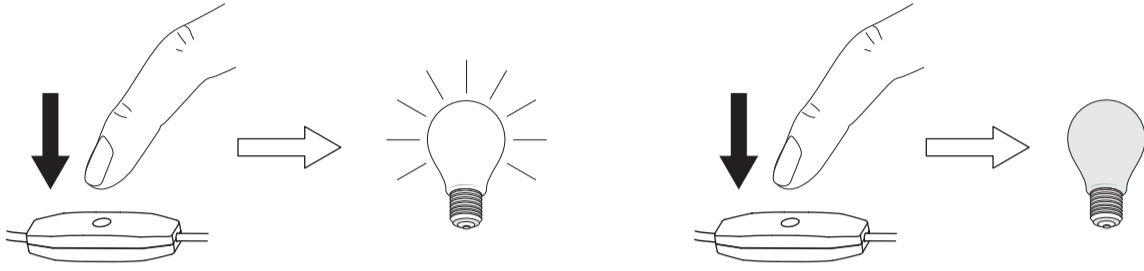

Pantherella Mini- Electronics Function

Power on/off:

Set default brightness level when connected to power:

Set timer to automatically turn off lamp after period of time:

Restore factory default settings: