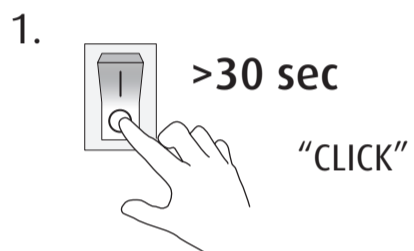

Pantherella Mini- Electronics Function

Power on/off:

Set default brightness level when connected to power:

Set timer to automatically turn off lamp after period of time:

Restore factory default settings: