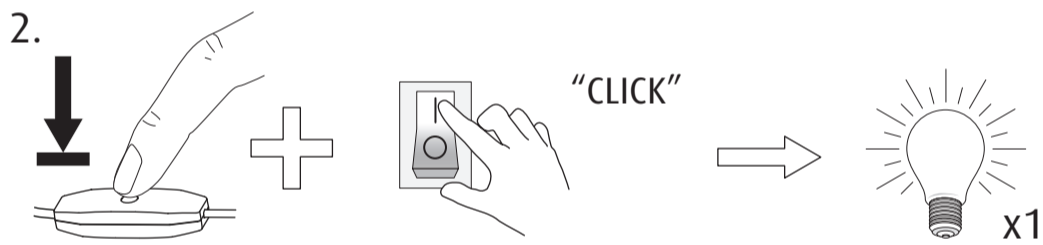

Pantherella Mini- Electronics Function

Power on/off:

Set default brightness level when connected to power:

Set timer to automatically turn off lamp after period of time:

Restore factory default settings: