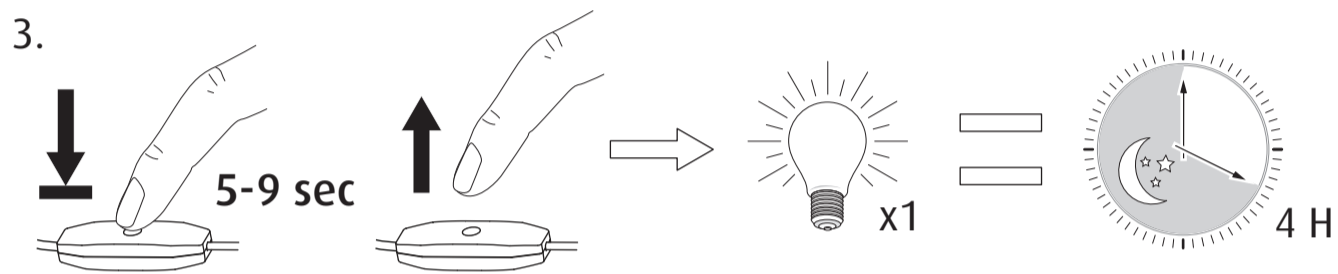

Pantherella Mini- Electronics Function

Power on/off:

Set default brightness level when connected to power:

Set timer to automatically turn off lamp after period of time:

Restore factory default settings: