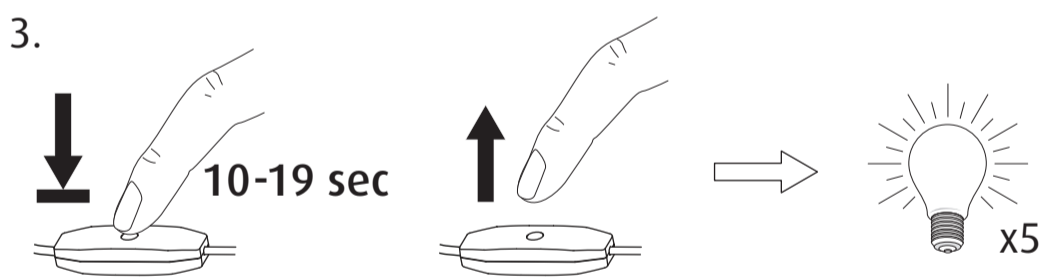

Pantherella Mini- Electronics Function

Power on/off:

Set default brightness level when connected to power:

Set timer to automatically turn off lamp after period of time:

Restore factory default settings: