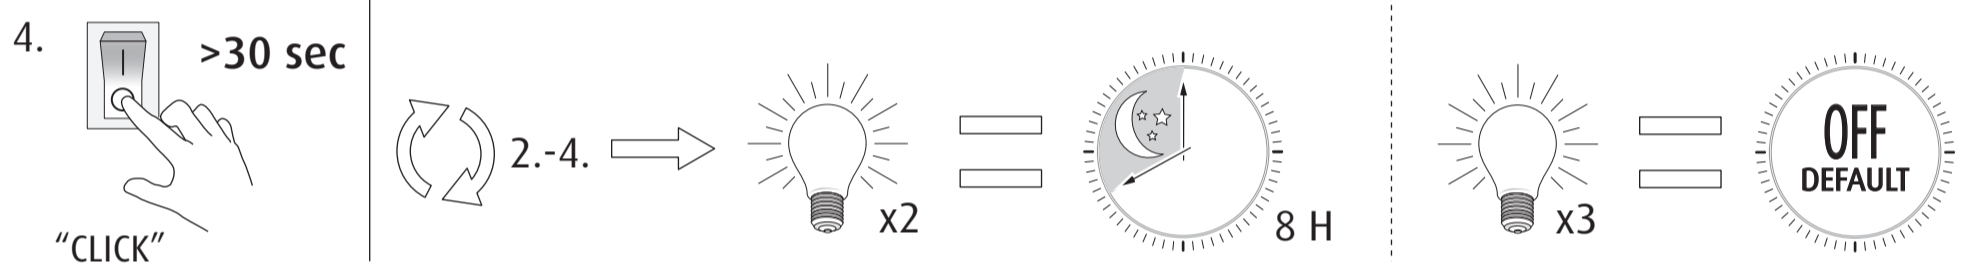

Pantherella Mini- Electronics Function

Power on/off:

Set default brightness level when connected to power:

Set timer to automatically turn off lamp after period of time:

Restore factory default settings: