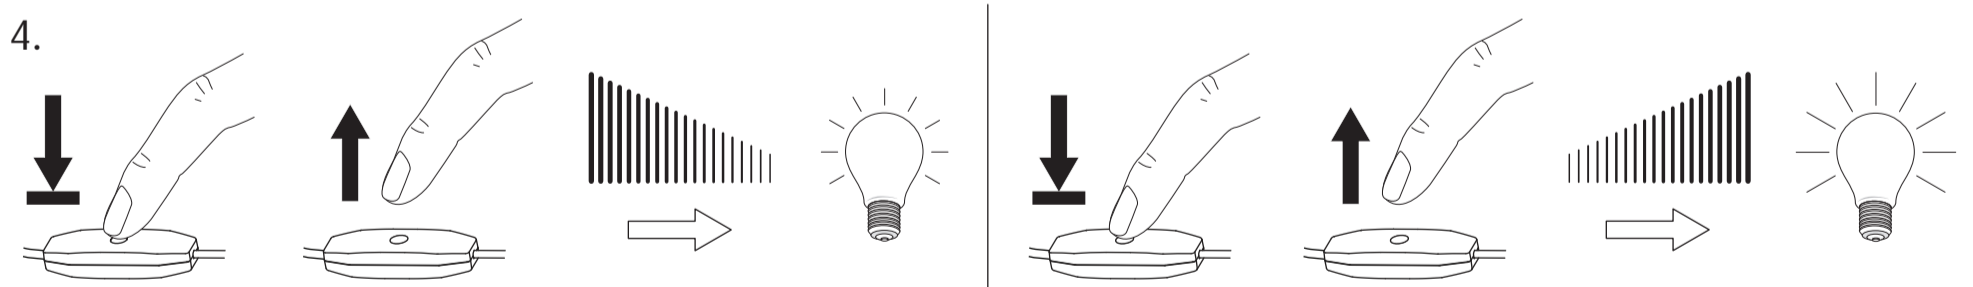

Pantherella Mini- Electronics Function

Power on/off:

Set default brightness level when connected to power:

Set timer to automatically turn off lamp after period of time:

Restore factory default settings: