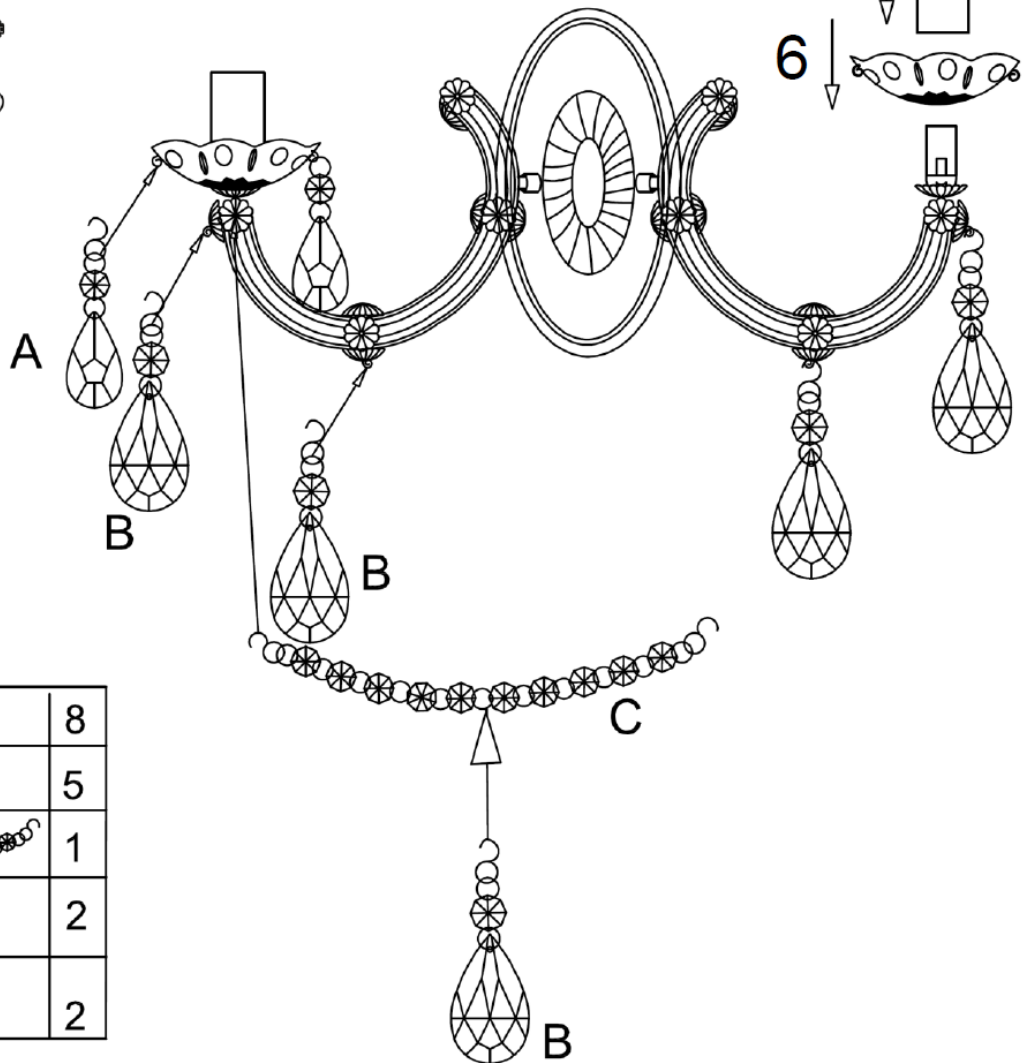

MAINS SUPPLY

LIGHT FITTING

LIVE - Possible colours : Red or Brown  LIVE
 ⊕ EARTH - Un sleeved copper or (Green / Yellow)  EARTH ⊕
 NEUTRAL - Possible colours : Black or Blue  NEUTRAL

A		8
B		5
C		1
D		2
E		2