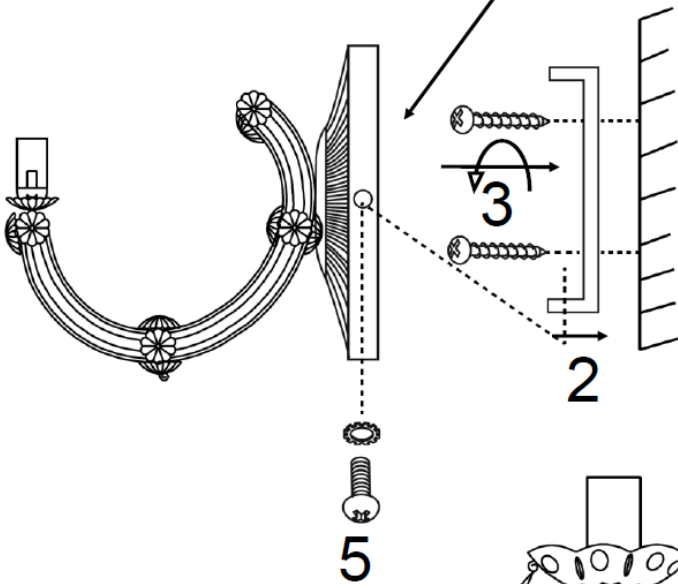

MAINS SUPPLY

LIGHT FITTING

LIVE - Possible colours : Red or Brown  LIVE
 ⊕ EARTH - Un sleeved copper or (Green / Yellow)  EARTH ⊕
 NEUTRAL - Possible colours : Black or Blue  NEUTRAL

A		8
B		5
C		1
D		2
E		2