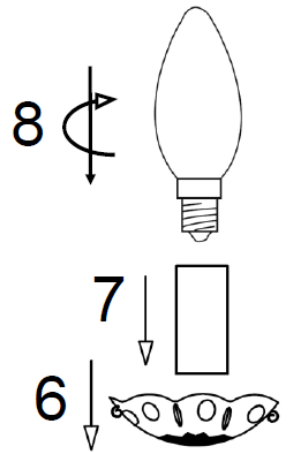

MAINS SUPPLY

LIGHT FITTING

LIVE - Possible colours : Red or Brown  LIVE
 ⊕ EARTH - Un sleeved copper or (Green / Yellow)  EARTH ⊕
 NEUTRAL - Possible colours : Black or Blue  NEUTRAL

A		8
B		5
C		1
D		2
E		2