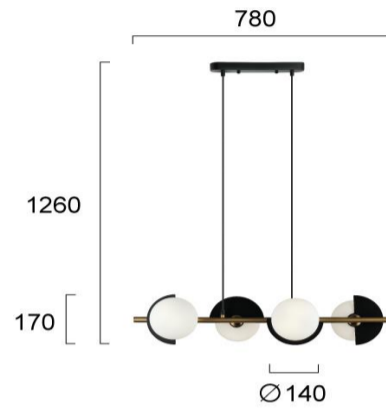

Product Datasheet

Code	4292100
Description	Pendant Bar Darcy
Family	DARCY
Type	PENDANT
Type of Lamp	G9
Watt	4 x MAX 25W
Volt	220-240 VAC
Hertz	50-60 Hz
Class	Class II
IP	IP20
Environment	Indoor
Color	WHITE / BLACK / BRONZE
Material	GLASS / ELECTROSTATIC PAINTED STEEL
Length	L:780
Height	H:1260
Width	