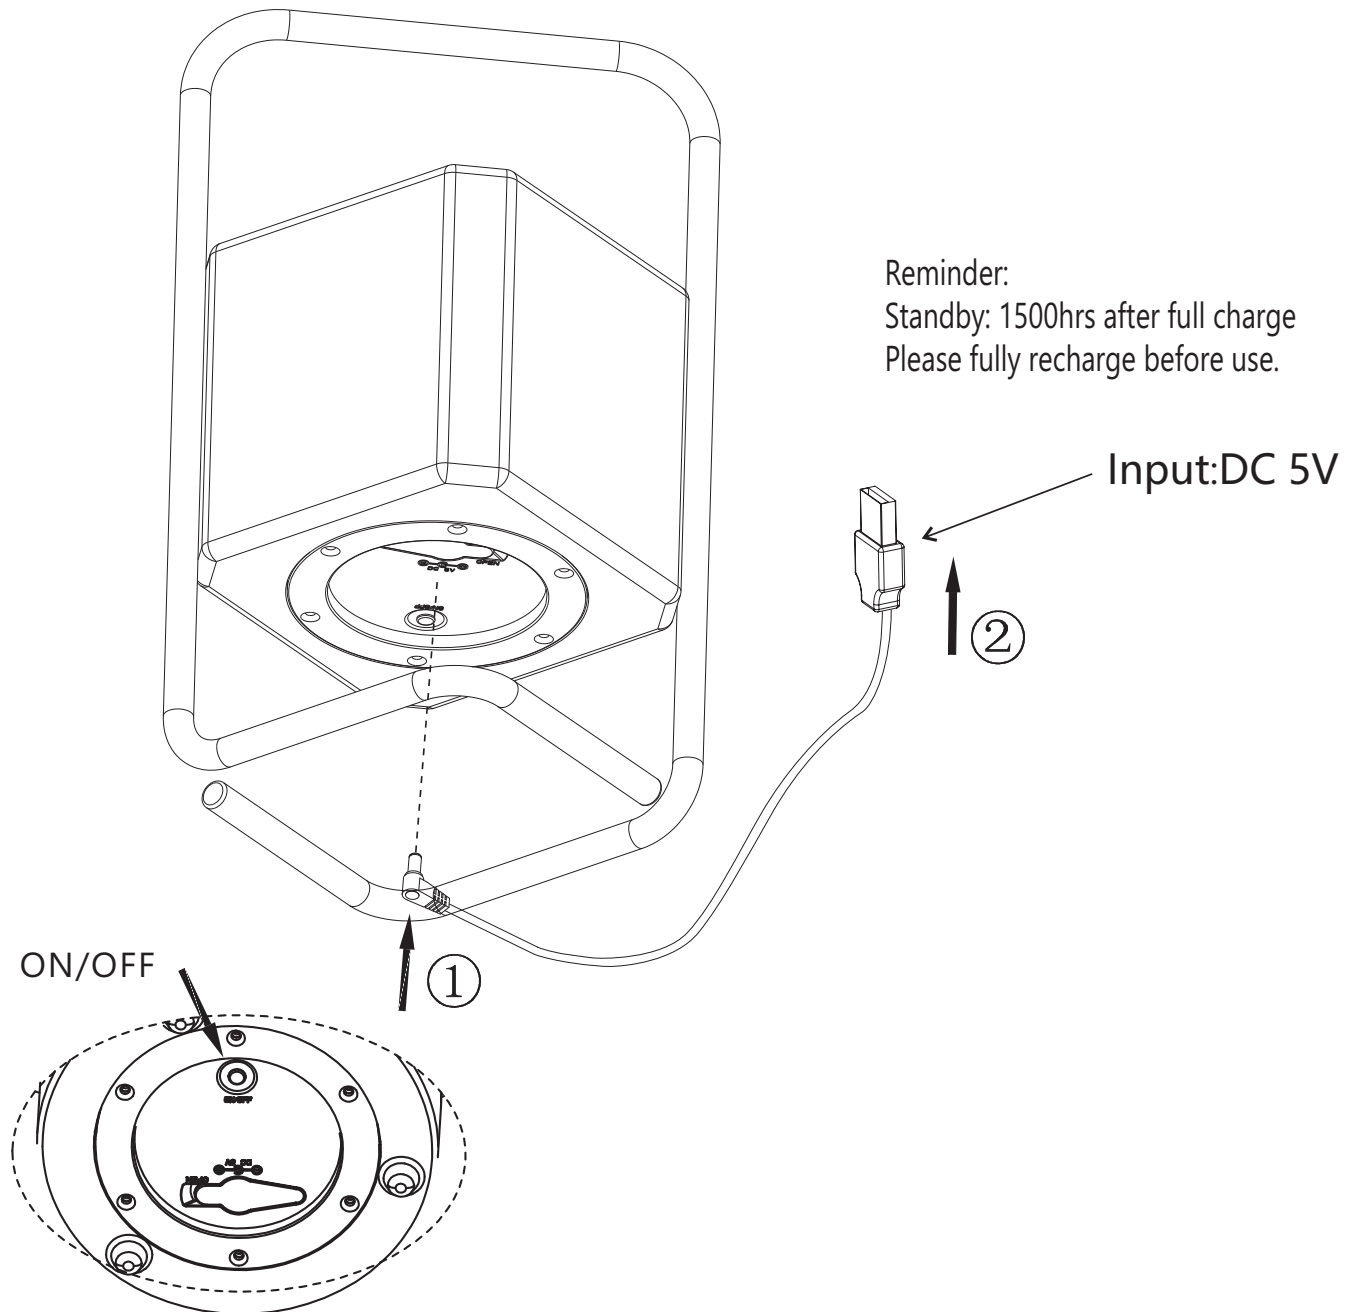

Reminder:
Standby: 1500hrs after full charge
Please fully recharge before use.

ON/OFF

Dim by switch, has four different light modes
Flame effect - 50% - 75% - 100% - 25%
Press and hold the switch for 3 seconds
turn off the light