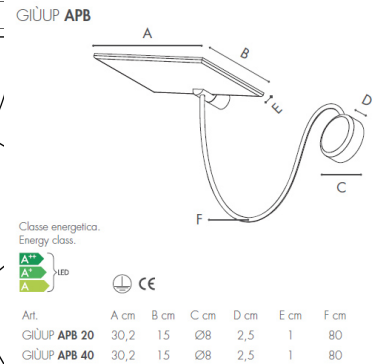

GIÙUP
GIÙUP APB-20

Luminaires

Hersteller	ICONE
Article number	GIÙUP APB-20
Product name	GIÙUP
Product group	wall-mounted luminaire
Mounting type	Surface mounted
Mounting place	Wall
Designer	Marco Pagnoncelli
Test mark	CE

Model / Variant / Configuration

Number / Name	NE
---------------	----

Description

black

Luminaires

Absolute Photometry	
System Light flux	1899.81 Lm
Luminaire output	95.00 Lm/W
LiTG class	A40
CIE flux codes	47 80 97 100 100
System power	20.0W
Protection class	Protection class I
Protection degree	IP 20

Dimensions

Length/Width/Height	302mm/25mm/80mm
Installation depth	1800

Light Source

Lamp type	1 x LED
ZVEI / ILCOS	LED / LED
Lamp power	20 W
System power	20 W
Light flux	1900 lm
Colour temperature	3000K
Colour rendering	1B
Lifetime	50000 h

Description

A collection with a classical design made of turned aluminium.
The body of the fitting is adjustable for a comfortable indirect lighting.
The 220V LED, highly performing and efficient, don' t need any driver.
Energy class A++, A+, A - Registered design