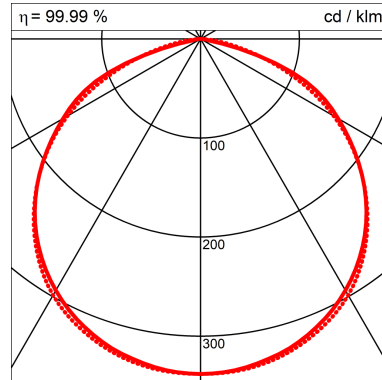

GIÙUP
GIÙUP APB-20

Luminaires

Hersteller	ICONE
Article number	GIÙUP APB-20
Product name	GIÙUP
Product group	wall-mounted luminaire
Mounting type	Surface mounted
Mounting place	Wall
Designer	Marco Pagnoncelli
Test mark	CE

Model / Variant / Configuration

Number / Name	NE

Description

black

Luminaires

Absolute Photometry	
System Light flux	1899.81 Lm
Luminaire output	95.00 Lm/W
LiTG class	A40
CIE flux codes	47 80 97 100 100
System power	20.0W
Protection class	Protection class I
Protection degree	IP 20