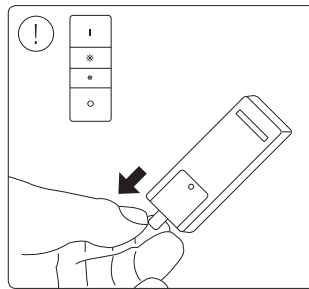

148.5 mm

105 mm

148.5 mm

105 mm

148.5 mm

Signify
I.B.R.S. / C.C.R.I. Numéro 10461
5600 VB Eindhoven,
the Netherlands
☎00800-74454775

© 2019 Signify Holding
All rights reserved.

www.meethue.com