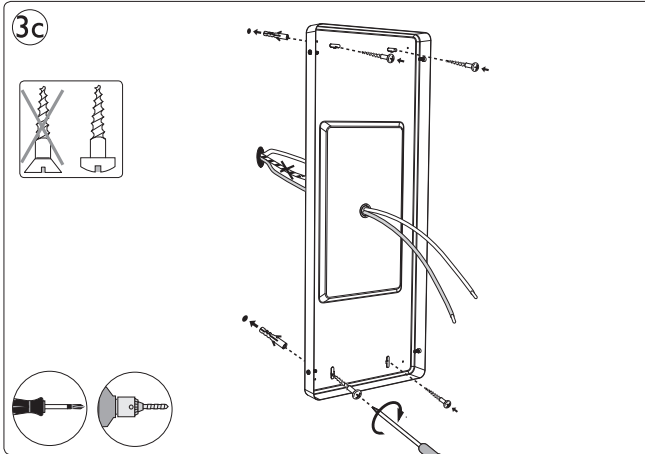

3

105 mm

148.5 mm

4

105 mm

148.5 mm

5

105 mm

148.5 mm

105 mm

148.5 mm

105 mm

148.5 mm

Signify
I.B.R.S. / C.C.R.I. Numéro 10461
5600 VB Eindhoven,
the Netherlands
☎00800-74454775

© 2019 Signify Holding
All rights reserved.

www.meethue.com