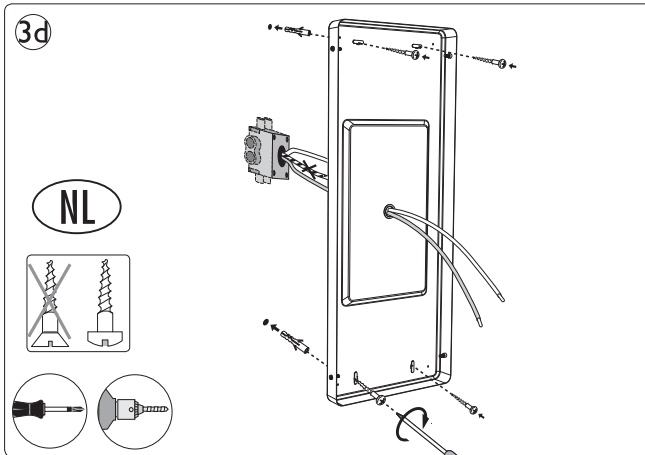

3

105 mm

148.5 mm

4

105 mm

148.5 mm

5

105 mm

148.5 mm

105 mm

148.5 mm

105 mm

148.5 mm

Signify
I.B.R.S. / C.C.R.I. Numéro 10461
5600 VB Eindhoven,
the Netherlands
☎00800-74454775

© 2019 Signify Holding
All rights reserved.

www.meethue.com