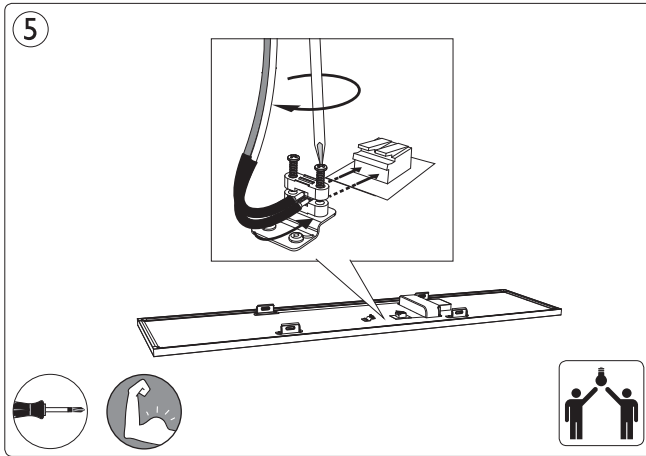

3

105 mm

148.5 mm

4

105 mm

148.5 mm

5

105 mm

148.5 mm

105 mm

148.5 mm

105 mm

148.5 mm

Signify
I.B.R.S. / C.C.R.I. Numéro 10461
5600 VB Eindhoven,
the Netherlands
☎00800-74454775

© 2019 Signify Holding
All rights reserved.

www.meethue.com