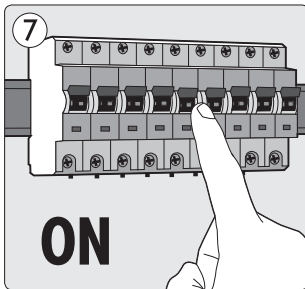

148.5 mm

105 mm

148.5 mm

105 mm

148.5 mm

Signify
I.B.R.S. / C.C.R.I. Numéro 10461
5600 VB Eindhoven,
the Netherlands
☎00800-74454775

© 2019 Signify Holding
All rights reserved.

www.meethue.com