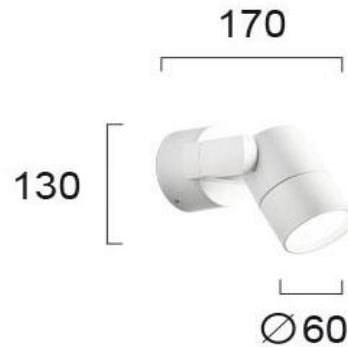

Product Datasheet

Code	4143700
Description	Outdoor Spot White Paros
Family	PAROS
Type	SPOTLIGHTS
Type of Lamp	GU10
Watt	MAX 35W
Volt	220-240V
Hertz	50-60 Hz
Class	I
IP	IP55
Environment	Outdoor
Color	WHITE
Material	ELECTROSTATIC PAINTED ALUMINIUM
Length	D:60
Height	H:130
Width	P:170