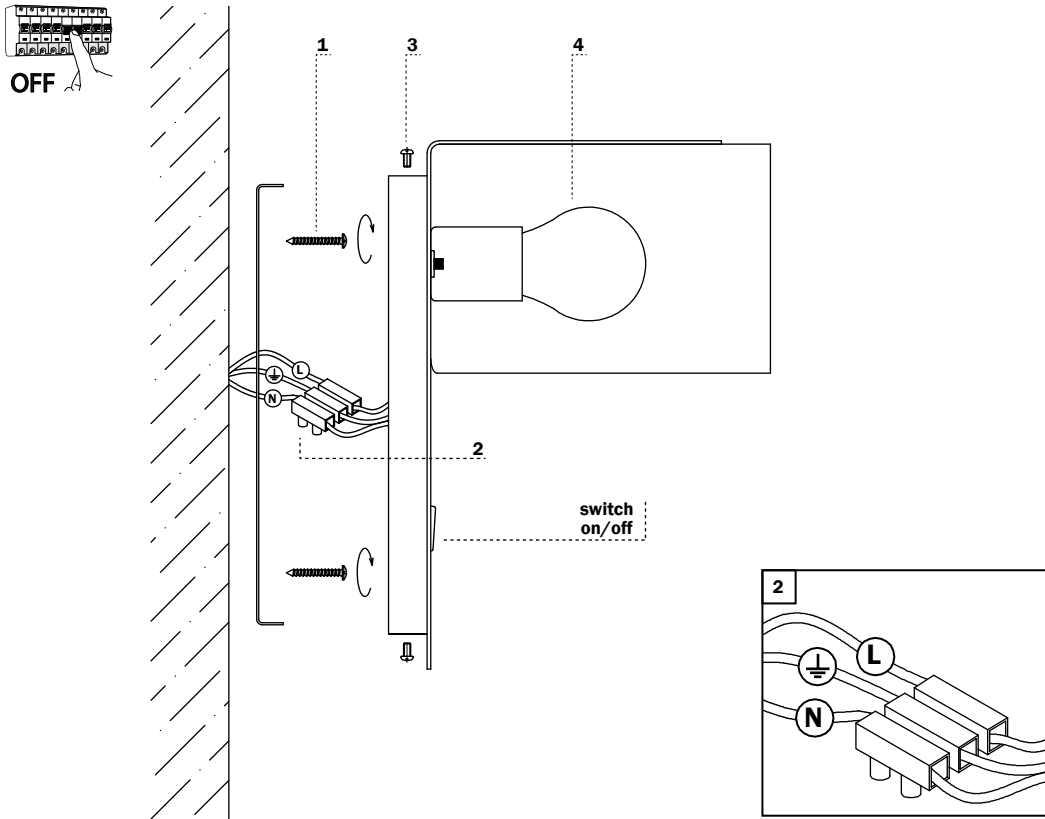

### FOLD

ref. 64302 white  
ref. 64303 black

LIGHT SOURCE - FUENTE DE LUZ

1 x E27 MAX 15W LED NO INCL

TECHNICAL FEATURES - CARACTERÍSTICAS TÉCNICAS

### FOLD WITH READING LED

ref. 64304 white  
ref. 64305 black

LIGHT SOURCE - FUENTE DE LUZ

1 x E27 MAX 15W LED NOT INCL  
SMD LED 3W 3000K 200lm INCL

TECHNICAL FEATURES - CARACTERÍSTICAS TÉCNICAS