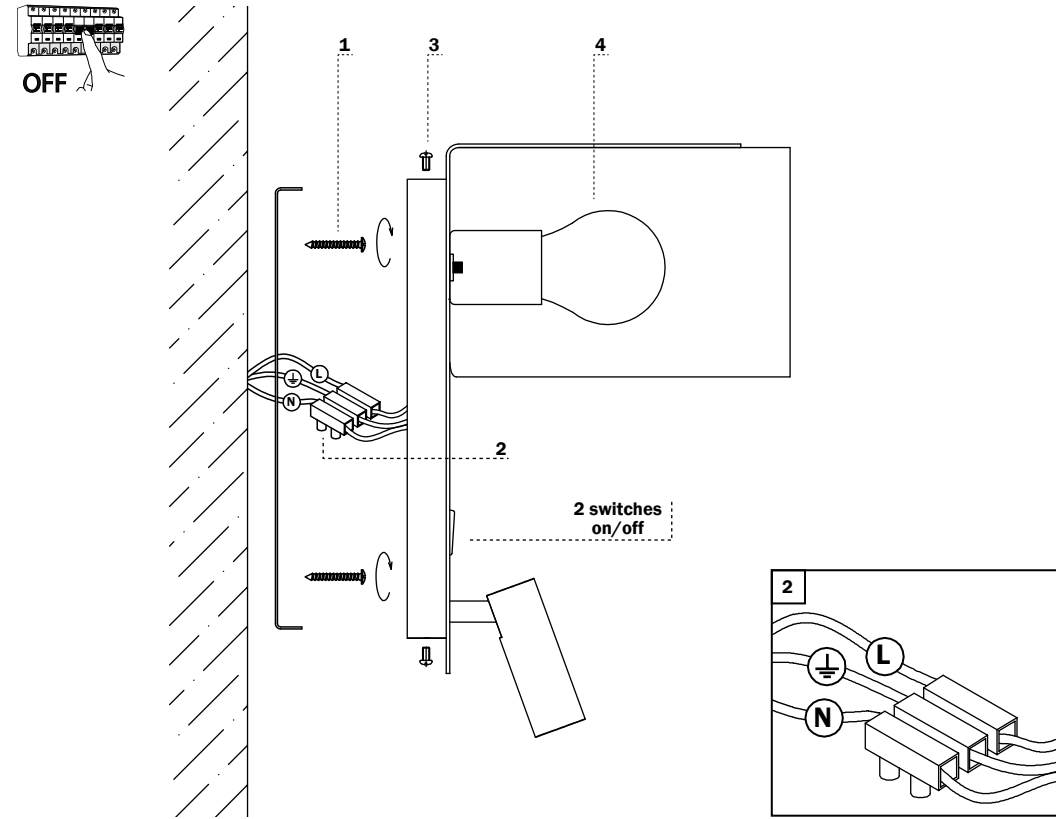

### FOLD

ref. 64302 white  
ref. 64303 black

LIGHT SOURCE - FUENTE DE LUZ

1 x E27 MAX 15W LED NO INCL

TECHNICAL FEATURES - CARACTERÍSTICAS TÉCNICAS

### FOLD WITH READING LED

ref. 64304 white  
ref. 64305 black

LIGHT SOURCE - FUENTE DE LUZ

1 x E27 MAX 15W LED NOT INCL  
SMD LED 3W 3000K 200lm INCL

TECHNICAL FEATURES - CARACTERÍSTICAS TÉCNICAS