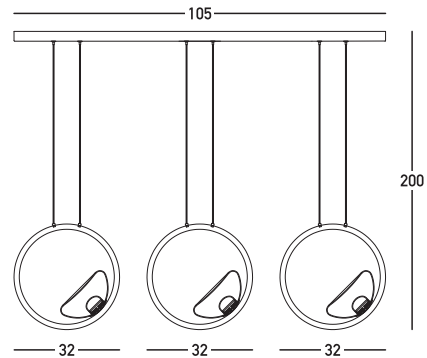

Product Data Sheet

Code 23029

Color: Gold Matt

Date: 13/11/2025
Zambelis Lights

Physical Specifications

Luminaire Type	Indoor Pendant Lights
Color	Gold Matt
Material	Aluminium - Clear Glass
IP	20
Warranty	3 Years

Dimensions Reference

Overall Dimensions	L: 105cm W: 18cm H: 200cm
Base	L: 105cm W: 6.5cm H: 3.5cm
Glass	Ø: 18cm H: 8cm
Cable & Wires	170cm Cable Adjustable
Cutting Hole	None
Depth Required	None

Illumination Data

Color Temperature	3000K
Cri	80
Lumen Output	1650Lm
Beam Angle	360° in a sphere
UGR	N/A
Energy Efficiency Class	E
Indicative Lifetime	L70B50 30000h
Mc Adam	SDCM<0.4

Electrical Specifications

Input Voltage	220-240V
Operating Frequency	50/60Hz
Power	21W
Supply Current	150mA + 150mA + 150mA
Voltage Copatibility	N/A
Light Source	LED built in
Dimming Options	Triac
Safety Class	I

Packing Info

Package Size	L: 120cm W: 25cm H: 40cm
Gross Weight	6kg

Product Description

Pendant LED Line Light 21W 3000K Triac
Gold Matt Aluminium Clear Glass

www.zambelislights.gr | info@zambelislights.gr