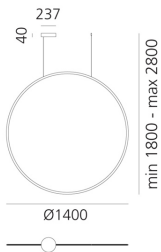

## LUMINAIRE

- Watt: **80W**
- Delivered lumens output: **6762lm**
- CCT: **3000K**
- Efficiency: **65%**
- Efficacy: **84.52lm/W**
- CRI: **90**
- Dimmable Typology: **Push**

## DIMENSIONS

- Diameter: **cm 140**
- Base Diameter: **cm 23.7**
- Max Height from ceiling: **cm 280**

## SOURCES INCLUDED

- Category: **Led**
- Number: **1**
- Watt: **71W**
- Delivered lumens output: **10325lm**
- Color temperature (K): **3000K**
- CRI: **90**
- Color Tolerance: **MacAdam 3SDCM**
- Service Life: **L90 (6K) 50000h**