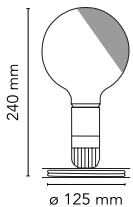

Lampadina

by Achille Castiglioni , 1972

Table lamp providing direct, diffused light. Anodized aluminum base serves to contain excess power cord. Bakelite lamp-holder, painted to match the switch in the orange and black colors. Clear globe lamp is partially sandblasted to diffuse the light.

Mounting	Table
Environment	Indoor
Weight	0.3 Kg
Light sources available	1 x LED E27 2W 2700K 200lm Global Sab. - RF24054- NO DIMM.
Emergency	Without
Switching	ON/OFF oscillating switch inside the lamp-holder, that can be activated from the outside
Voltage	230V
Power	MAX 5W
Battery	No
Supply included	Yes
Cord Length	2300 mm
Materials	Aluminum
Colors	<ul style="list-style-type: none"> ● F3299009 - White ● F3299039 - Green (NCS-S3050) ● F3299074 - Turquoise ● F3299042 - Violet ● F3300000 - Black ● F3299075 - Orange