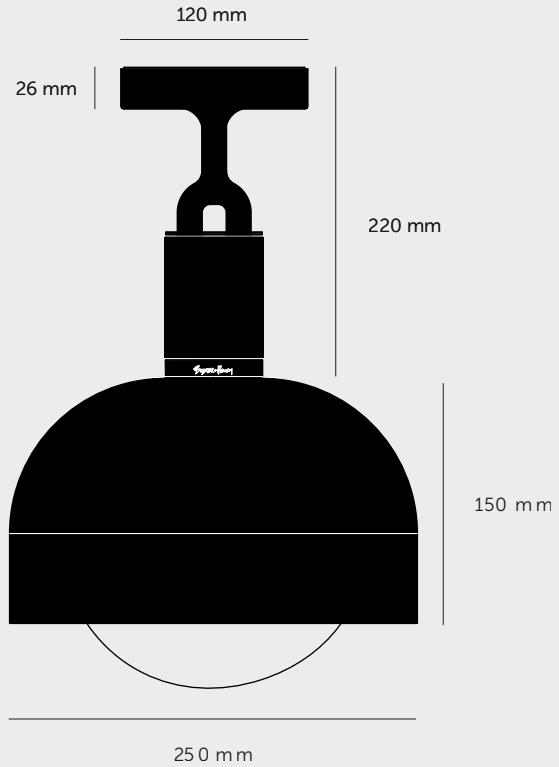

## FORKED CEILING / SHADE / GLOBE

[ type. **CEILING LIGHT.** ]

[ detail. **FORKED.** ]

[ process. **ROUGH-CAST.** ]

[ region. **UK + EUROPE + AUSTRALIA.** ]

A ceiling light made from cast and machined metal, featuring our signature diamond-cut linear knurl pattern and fork detailing, refined by hand. Its shade is made from hand-spun metal and it comes with a handblown glass globe.

[ size. **MEDIUM.** ]

[ info. **MEASUREMENTS.** ]

[ info. **SPECIFICATIONS.** ]

Ceiling light

1x solid metal lamp holder

E27 / 220-240 VAC / IP20

Max 7.5W

Bulb included

[ size. **LARGE.** ]

[ info. **MEASUREMENTS.** ]

[ info. **SPECIFICATIONS.** ]

Ceiling light

1 x solid metal lamp holder

E27 / 220-240 VAC / IP20

Max 7.5W

Bulb included