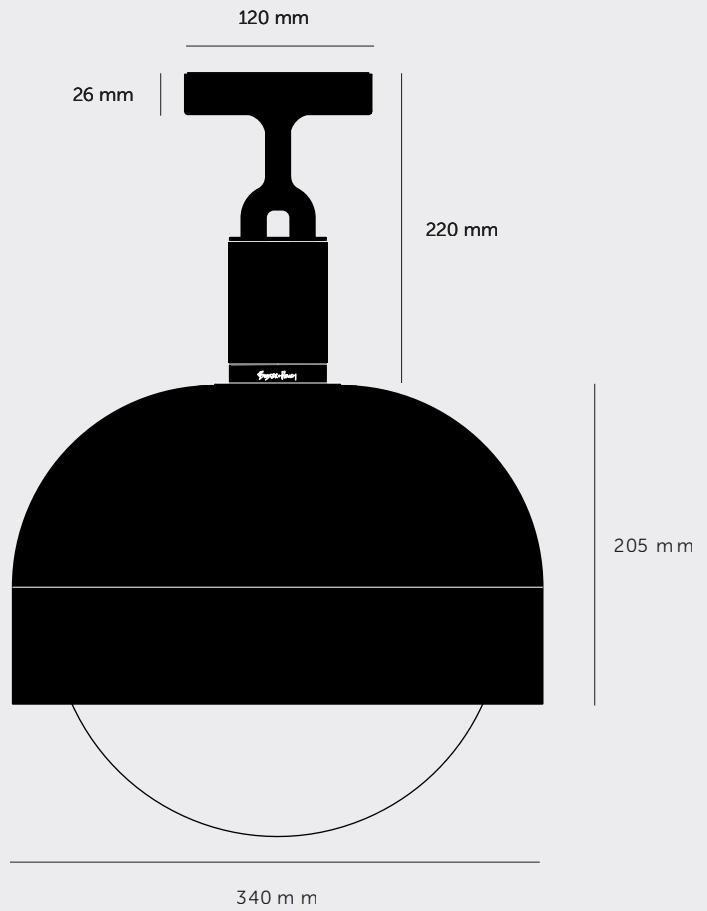

## FORKED CEILING / SHADE / GLOBE

[ type. **CEILING LIGHT.** ]

[ detail. **FORKED.** ]

[ process. **ROUGH-CAST.** ]

[ region. **UK + EUROPE + AUSTRALIA.** ]

A ceiling light made from cast and machined metal, featuring our signature diamond-cut linear knurl pattern and fork detailing, refined by hand. Its shade is made from hand-spun metal and it comes with a handblown glass globe.

[ size. **MEDIUM.** ]

[ info. **MEASUREMENTS.** ]

[ info. **SPECIFICATIONS.** ]

Ceiling light

1x solid metal lamp holder

E27 / 220-240 VAC / IP20

Max 7.5W

Bulb included

[ size. **LARGE.** ]

[ info. **MEASUREMENTS.** ]

[ info. **SPECIFICATIONS.** ]

Ceiling light

1 x solid metal lamp holder

E27 / 220-240 VAC / IP20

Max 7.5W

Bulb included