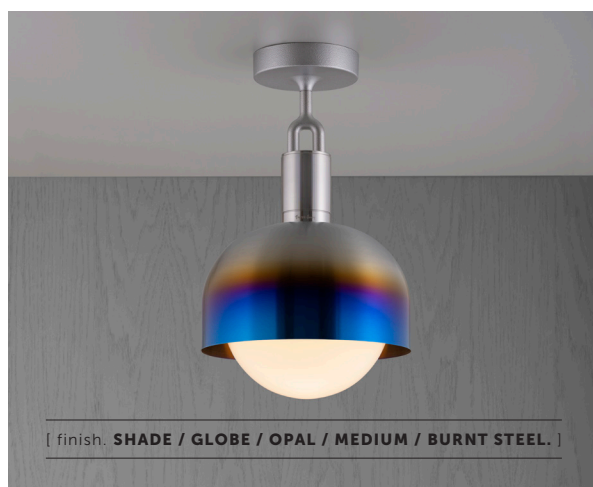

## FORKED CEILING / SHADE / GLOBE

[ type. **CEILING LIGHT.** ]

[ detail. **FORKED.** ]

[ process. **ROUGH-CAST.** ]

[ region. **UK + EUROPE + AUSTRALIA.** ]

A ceiling light made from cast and machined metal, featuring our signature diamond-cut linear knurl pattern and fork detailing, refined by hand. Its shade is made from hand-spun metal and it comes with a handblown glass globe.

CB Certified / Class 1

1x solid metal light shade

1x hand-blown glass globe

E27 compatible

[ info. **FINISH & SKU NUMBERS.** ]

[ finish. ]

[ EU + AUZ. ]

[ UK. ]