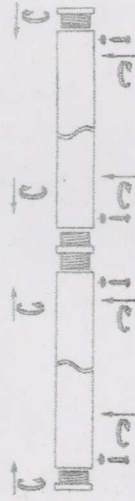

ART NO. AL 11-1117/1

180x180mm

Ø=38mm

L=270mm

1

2

75mm

130mm

3

fix clamp inside with bow !!!

4