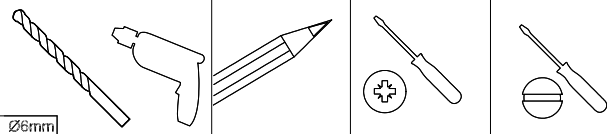

Your will need - Necesitas