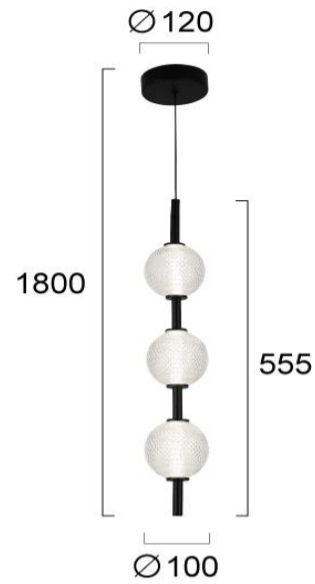

Product Datasheet

Code	4330400
Description	Suspended Luminaire Abeona
Family	ABEONA
Type	PENDANT
Type of Lamp	LED module
Watt	12W
Volt	220-240V AC
Hertz	50-60 Hz
Class	Class I
IP	IP20
Environment	Indoor
Color	BLACK /CLEAR
Material	ELECTROSTATIC PAINTED STEEL/GLASS
Length	D:100
Height	H:1800
Width	
Kelvin	4000K
Lumen	1379 Lm
Beam Angle	CRI 83 / UGR<22
Dimmable	Non-Dimmable