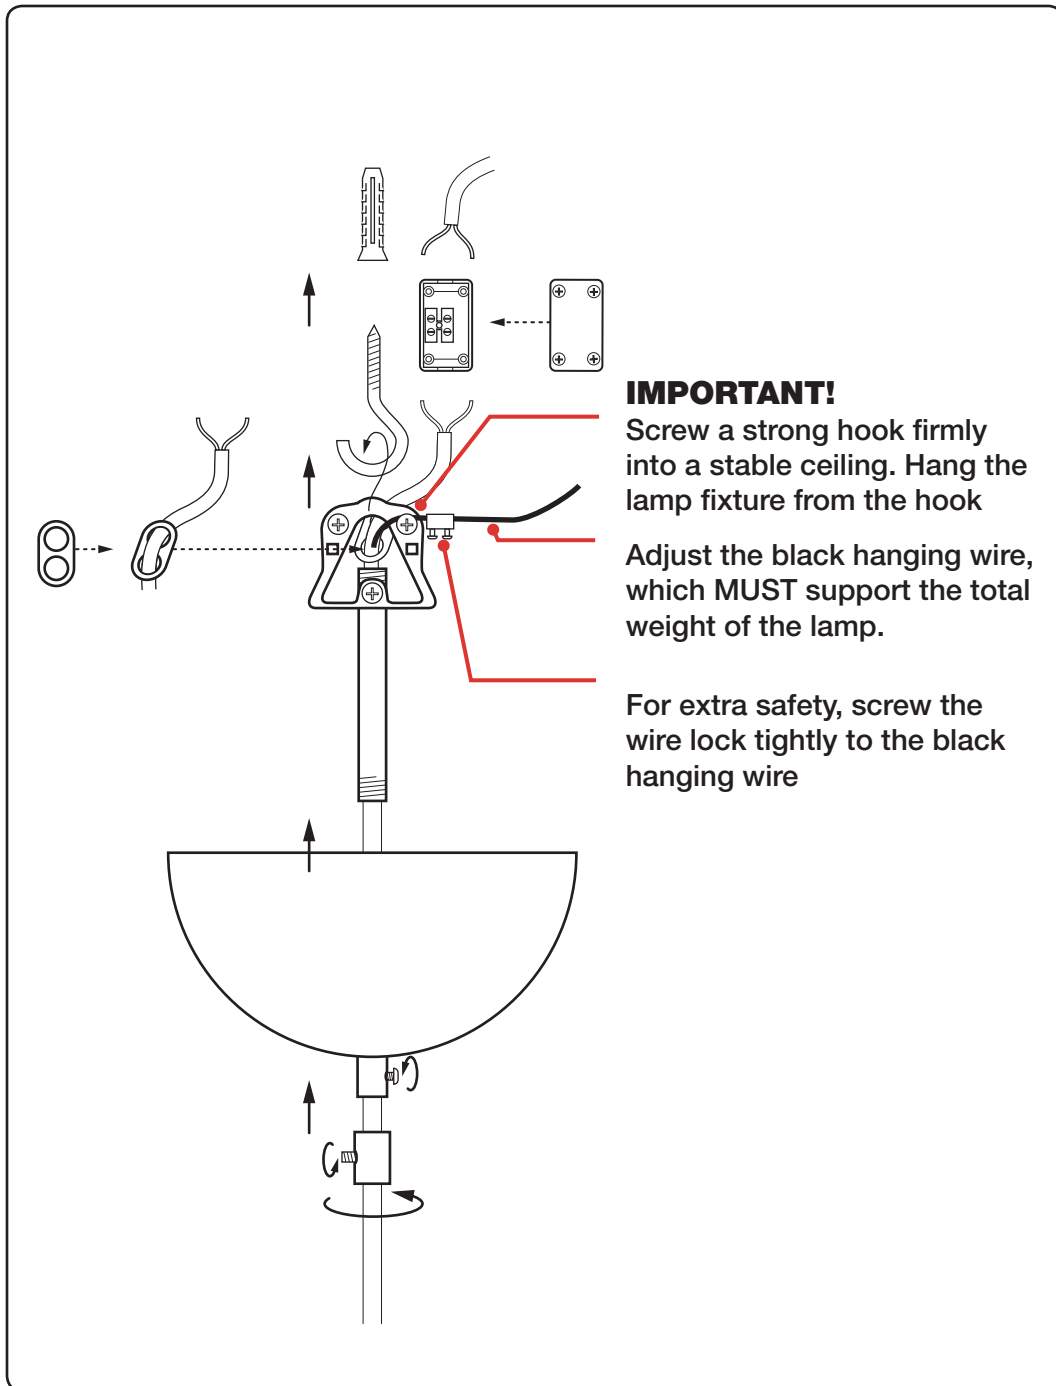

Fun 11DM

Design by VERNER PANTON

Please read thoroughly before assembly

IMPORTANT!

ALWAYS TURN OFF THE ELECTRICAL CURRENT BEFORE
INSTALLING ANY FIXTURE!

BE SURE THAT THE CEILING OUTLET BOX IS MOUNTED SO
THAT IT CAN CARRY THE WEIGHT OF THE ENTIRE LAMP!

THERE MUST BE NO WEIGHT ON THE ELECTRIC WIRES!

HANG THE TOP PART OF THE LAMP FROM THE CEILING

THE LAMP MUST HANG FROM THE BLACK HANGING WIRE,
NOT THE ELECTRIC WIRE!

THERE MUST BE NO WEIGHT ON THE ELECTRIC WIRES!

3

MOUNTING THE METAL FRAME

After you have mounted the ceiling canopy to the ceiling please mount the metal frame together with the cord (incl. socket).

Screw the metal tubes firmly together!

Now you are ready to hang the plates at the metal frame.