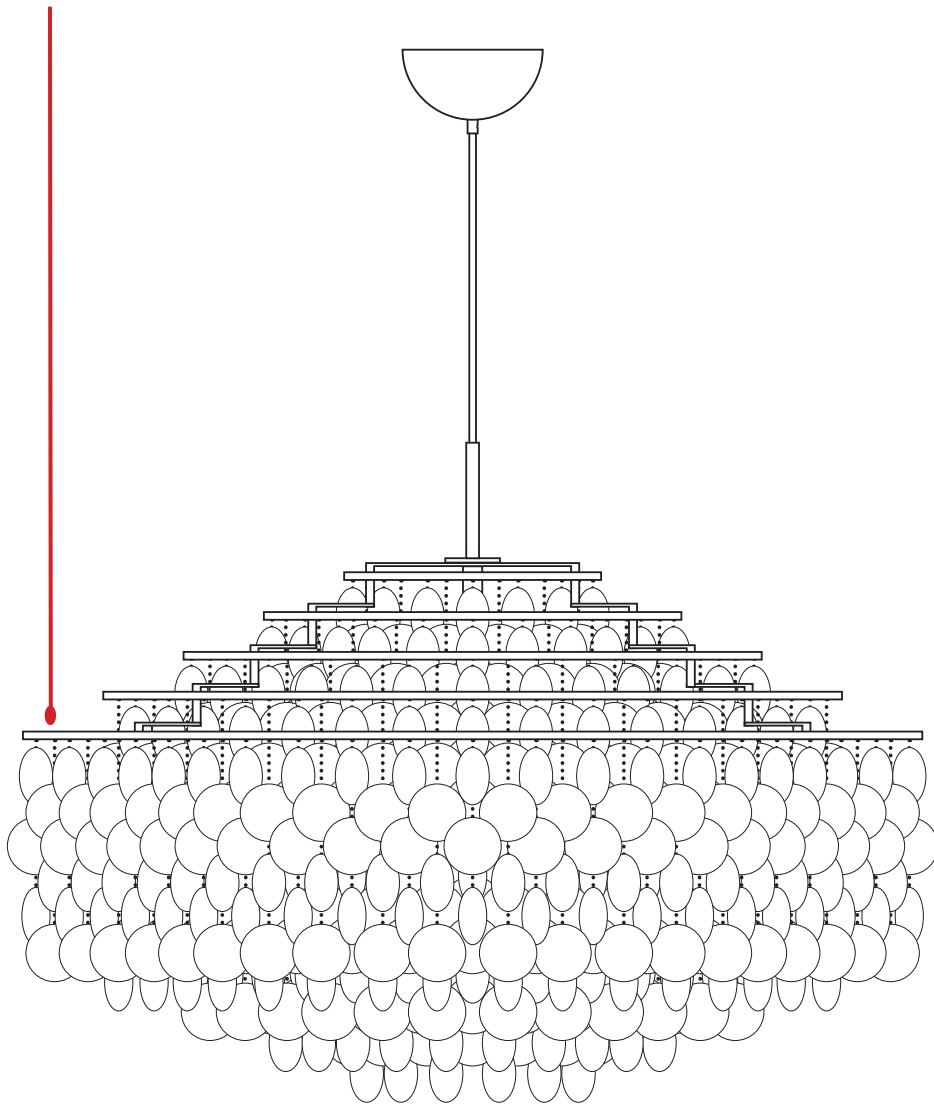

OUTER RIM

OUTER RIM

Mount plates from box with 3 pcs. Box is marked "OUTER RIM".

Please note:

The chains in the box are not the same length, so it is important that you alternate between the two lengths.

HOW TO CLEAN:

Clean with a soft cloth, warm water and a mild detergent.
Do NOT use any abrasive materials.