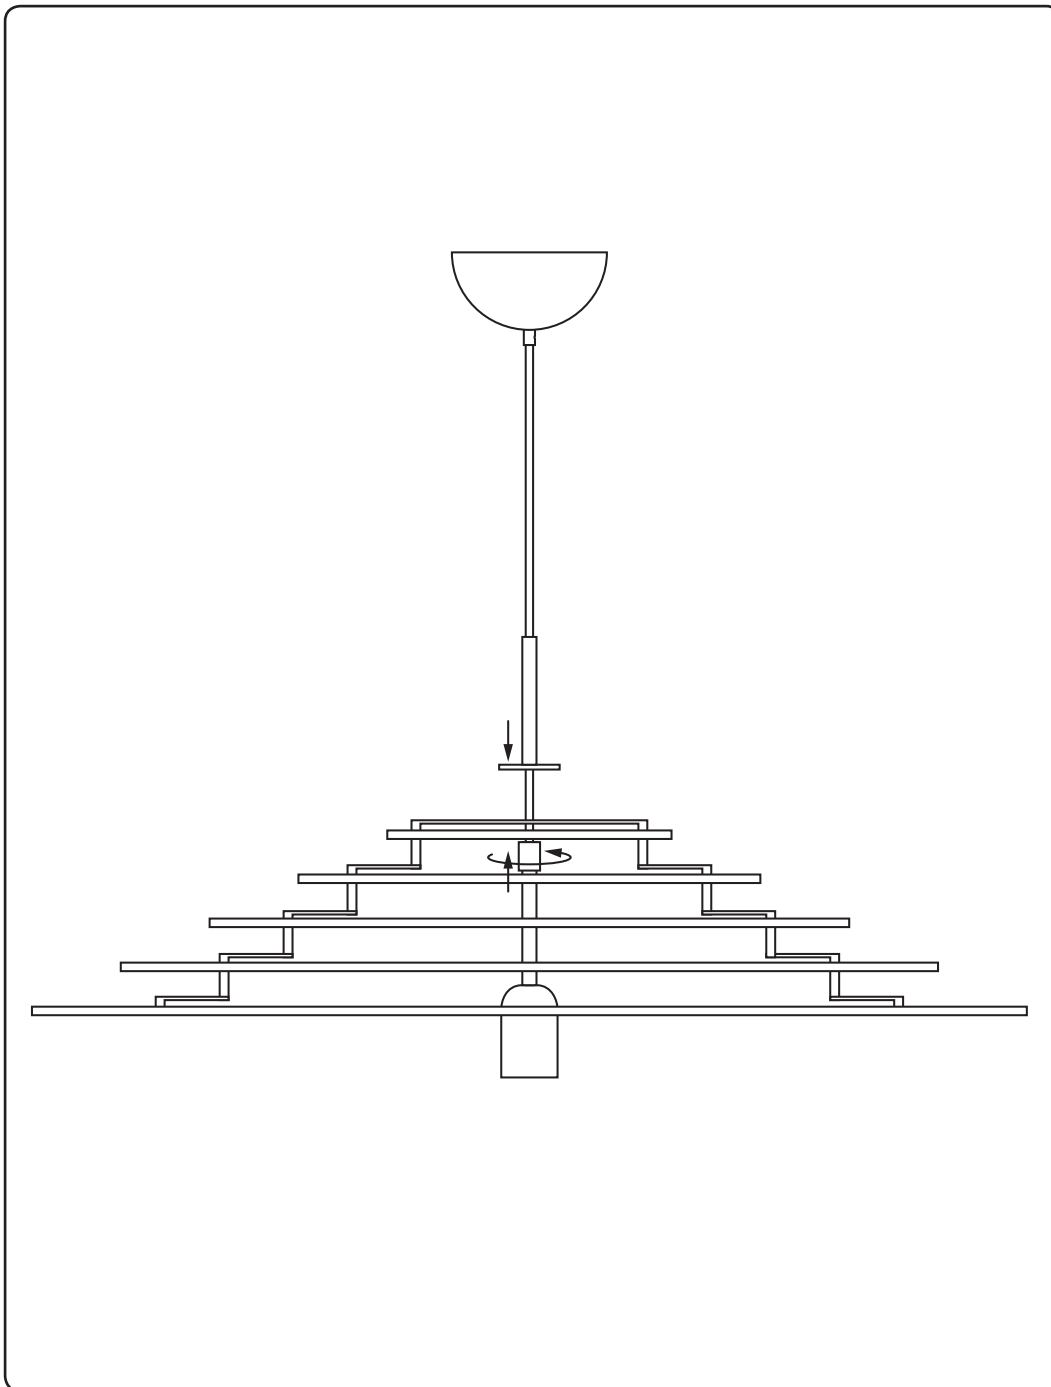

THERE MUST BE NO WEIGHT ON THE ELECTRIC WIRES!

HANG THE TOP PART OF THE LAMP FROM THE CEILING

THE LAMP MUST HANG FROM THE BLACK HANGING WIRE,
NOT THE ELECTRIC WIRE!

THERE MUST BE NO WEIGHT ON THE ELECTRIC WIRES!

3

MOUNTING THE METAL FRAME

After you have mounted the ceiling canopy to the ceiling please mount the metal frame together with the cord (incl. socket).

Screw the metal tubes firmly together!

Now you are ready to hang the plates at the metal frame.

INNER RIM

Mount plates from box with 7 pcs. Box is marked "INNER RIM".

Please note:
The chains in the box are not the same length, so it is important that you alternate between the two lengths.

INNER MID RIM