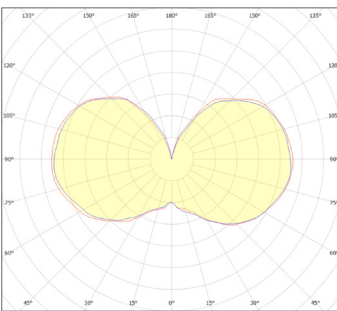

# ELVA

6W | 480 lm | 2200K

ELVA-6W-2200K-E27-NT

Elva 6W 2200K E27 Non-Tinted LED Bulb

The Elva bulb by Tala is a more compact version of the popular Gaia bulb, boasting beauty and functionality. A perfectly rounded shape, the Elva bulb is fitted with an E26 base and complete with a clear glass finish.

## PHYSICAL

Bulb diameter:	95mm
Bulb length:	140mm
Glass shape:	G95
Base:	E27
Materials:	Glass & nickel
Glass finish:	Clear
Weight:	70g
Max. working temp.:	-5°C to 40°C
IP rating:	IP54

— C0/C80  
— C0/C270