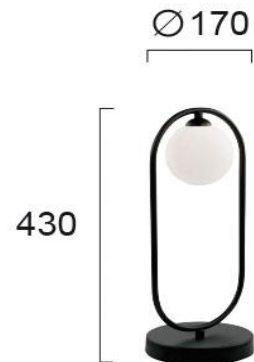

Product Datasheet

Code	4208800
Description	Table Lamp Fancy
Family	FANCY
Type	TABLE LAMPS
Type of Lamp	G9
Watt	MAX 25W
Volt	220-240 VAC
Hertz	50-60 Hz
Class	II
IP	IP20
Environment	INDOOR
Color	WHITE / BLACK
Material	GLASS / ELECTROSTATIC PAINTED STEEL
Length	D:170
Height	H:430
Width	