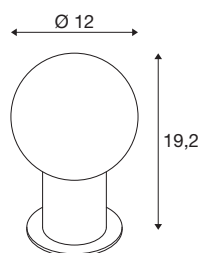

VARYT

table lamp, E14, IP20, white

All-round perfection for every table: VARYT stands out with its modern, elegant and exclusive SLV design. The high-quality aluminium and steel-finished table lamps are available in four trendsetting colours. The white Triplex glass shade emits a homogenous light that guarantees an extremely cosy atmosphere. Decorative, elegant and with a black fabric cable, VARYT is also easy to connect to any socket.

TECHNICAL DATA

Item no.	1007622
Socket	E14
Lamp	C35
Number of sockets	1
Lamps included	No
IP Code	IP 20
Impact resistance class	IK 02
Impact resistance	0.2 Joule
Assembly	Mobile
Primary nominal voltage	220-240V ~50/60Hz
Safety class	II
Wattage	6 W
Minimum ambient temperature	-20 °C
Maximum ambient temperature	40 °C
Color	white
Height	19.2 cm
Diameter	12 cm
Net weight	0.68 kg
Gross weight	0.728 kg
BIG WHITE Page	443