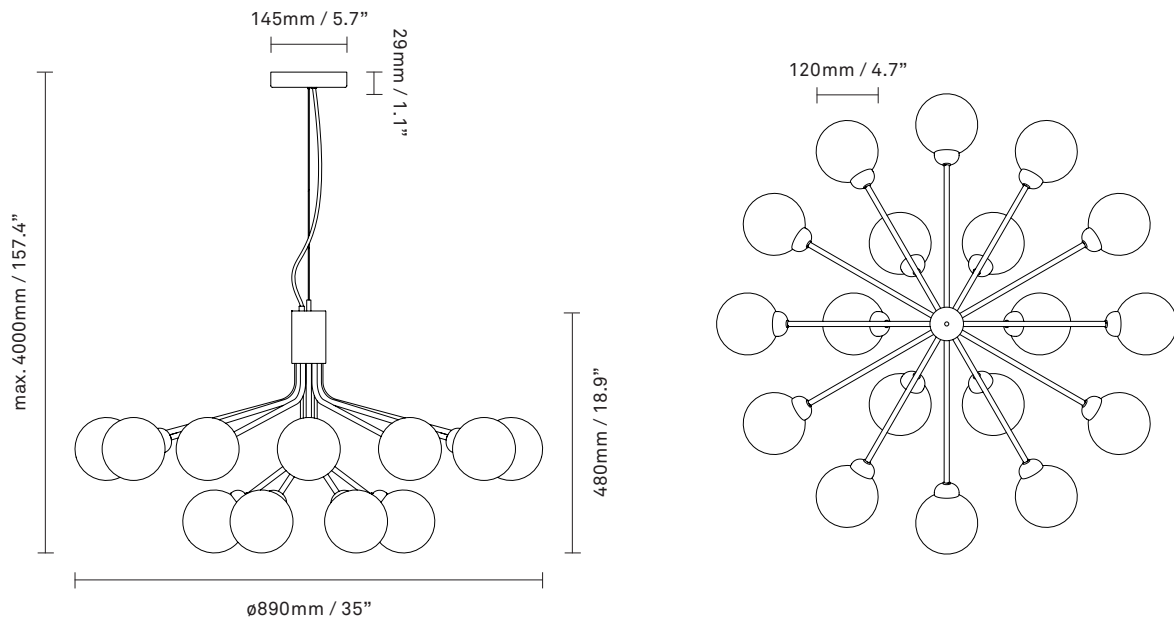

Apiales 18 is a modern chandelier, highly suitable for serving as the focal point in a dining room or any larger space. The sleek metal construction takes inspiration from wildflowers, dressing the single stem and branched arms of the chandelier in a satin black finish. 18 optic smoked glass globes in a black transparent colour are decorated with a soft, diced pattern on the inside.

Explore the rest of the Apiales collection on our website, [here](#)

Product no.: EU - 2051012 / US - 3051012

Type: Ceiling light - indoor

Colour: Glass: optic smoked / Metal: satin black
Cable: black

Materials: Anodized metal, mouth-blown glass,
fabric covered cable

Dimensions: $\varnothing$ 890mm / 35in x 480mm / 18.9in
Ceiling plate: $\varnothing$ 145mm / 5.7in
x 29mm / 1.1in
Fabric cable: 4000mm / 157.4in
Glass: $\varnothing$ 120mm / 4.7in

Weight: Product incl. ceiling plate: 7390 g

Packaging: Dimensions: L: 796mm / 31.3in x
W: 796mm / 31.3in x H: 520mm / 20.4in
Weight: 6620 g
Total weight incl. product: 14010 g
Number of parcels: 1
Material: Brown cardboard.

Certifications: CE, ETL, IP20, Class I

For information about IP ratings, click [here](#)

Cleaning: Use a soft dry cloth to clean the product.
Do not use household cleaners.

Light source: Socket: G9
Max wattage: 5W LED
Voltage (V): 220-240V / 120V

See recommended light source [here](#)

Light source not included

Dimmable if installed with appropriate dimmable LED light source(s) suitable for your dimmer circuit.

Light source can be added to delivery on request or via our webshop [nuura.com](#).

Works with appropriate lighting control module. Module can be added to delivery on request.

Find our recommendations [here](#)