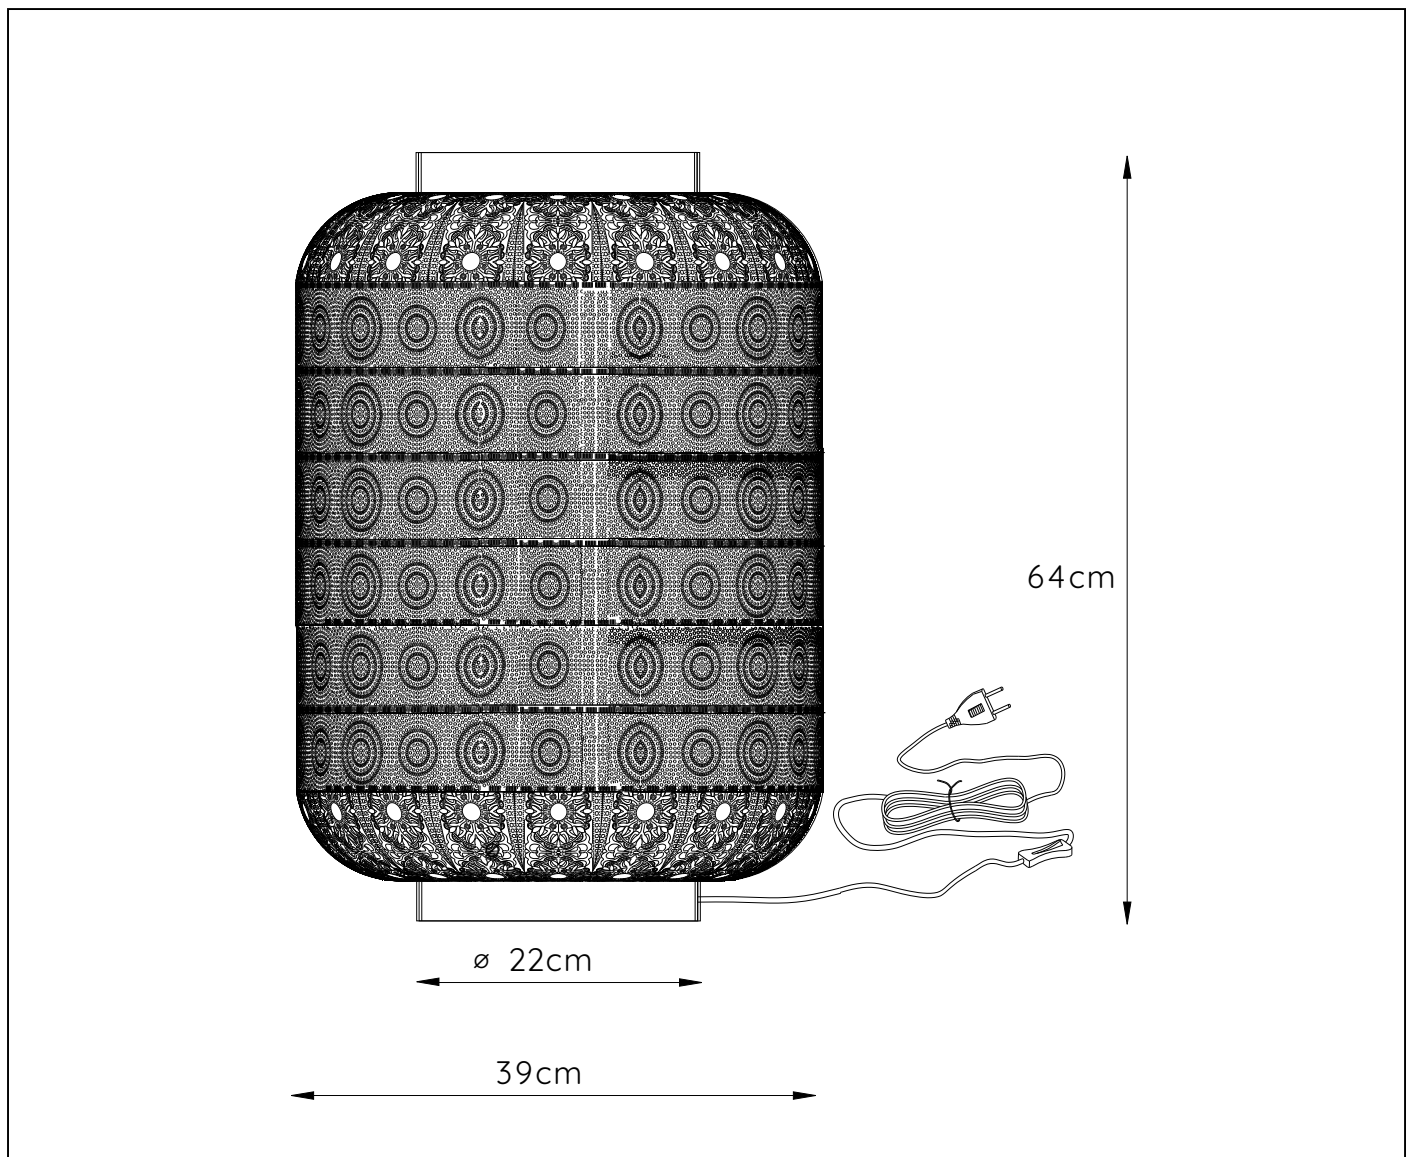

RECOMMENDED LUCIDE LIGHT SOURCE

49020/05/60

Light source dimmable : Yes

Light source incl. : No

General

Dimensions LxWxH : 39cm x 39cm x 64cm
Height minimum : 64cm
Height maximum : 64 cm
Dimensions shade LxWxH : 39 cm x 39cm x 64cm
Main material : Metal
Ceiling rose material : Metal
Color :Black
Style : Modern
Shape : Cylinder
Weight : 3.2kgs
Warranty : 2 years

Product specifications

Dimmable : No
Light direction : Around (Diffuse)
Adjustable in height :No
Directional : Not Directional
Cable : Yes,Cable On Product
Cable length : 200cm
Sensor : Without Sensor
Control : On/off Switch In The Cord
IP-Class : 20
Electric class : 2
Light source including ?: No
Lamp socket : E27
Light source number : 1
Power requirements : 220-240V~50Hz
Bulb type & maximum wattage : E27- max.60W

For more specifications of this product please visit

www.lucide.com

TAHAR

Itemnumber :78584/40/30

EAN code : 5411212782182

For more specifications, dimensions please visit

www.lucide.com

LUCIDE