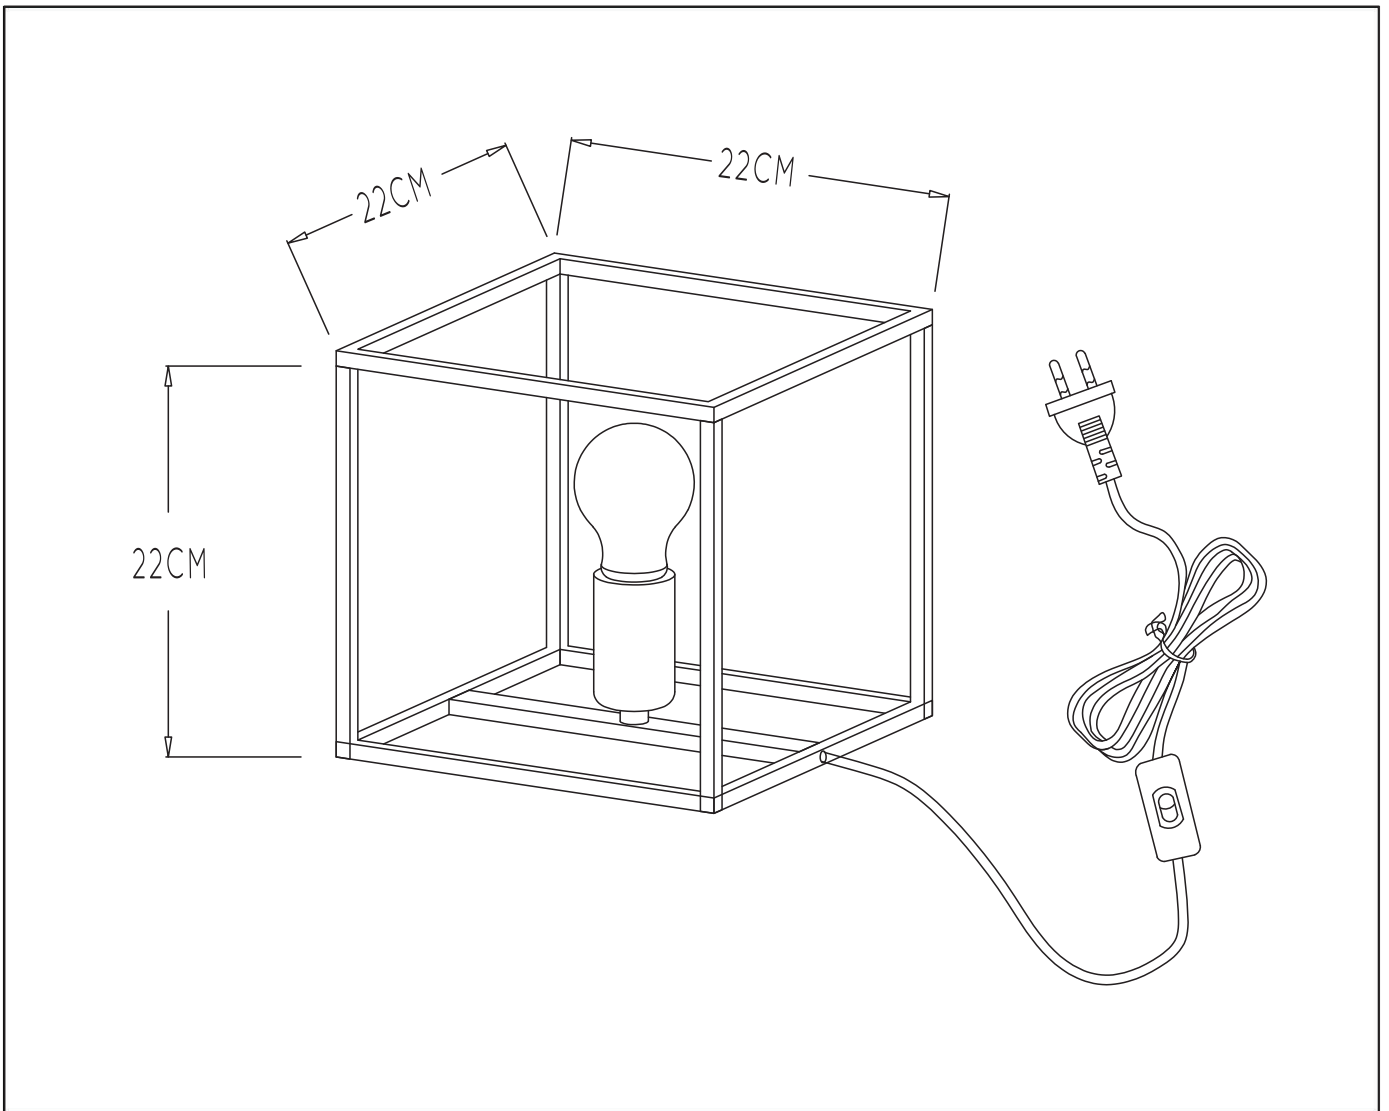

RUBEN

Item number : 00524/01/30

EAN code : 5411212000194

For more specifications, dimensions please visit

www.lucide.com