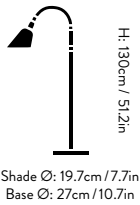

Bellevue^{AJ7}

Arne Jacobsen

1929

Product category
Floor lamp

Environment
Indoor

Material
Satin polished and lacquered metal, cast iron base,
2 meter fabric cord with on-off switch.

Production process
The shade is spun into its distinct shape from
a single piece of metal.

Dimensions
Base: Ø: 27.3cm/10.7in,
Shade Ø: 19.7cm / 7.7in cm / 23.6in,
H: 130cm / 51.2in

Packaging dimensions
H: 176.0cm / 69.3in, W: 28.5cm / 11.2in,
D: 28.5cm / 11.2in

Colli quantity
1 pc

Weight
Product: 7.70 kg / Incl. packaging: 10.3kg

Voltage
220-240V - 50Hz

Light source & Energy efficiency class
E27 Max 25 Watt. The luminaire is compatible with
bulbs of the energy classes: A++ - E.
Bulb is not included.

Certifications
CE, IP20, Class II

Cord length
200cm / 78.7in

Cleaning Instructions
Clean with soft dry cloth. Always switch off the
electricity supply before cleaning.

→ **Stock item**
Brass, Black & Brass, Black & Steel & White &
Brass.

Related products