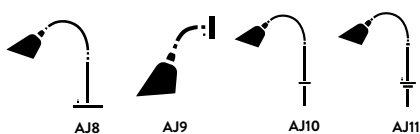

Related products

→ Brass