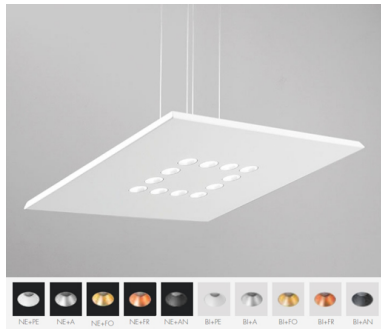

CONFORT
CONFORT 12SQ

Luminaires

Hersteller	ICONE
Article number	CONFORT 12SQ
Product name	CONFORT
Product group	pendant luminaire
Mounting type	Pendant
Mounting place	Ceiling
Designer	Marco Pagnoncelli
Test mark	CE

Model / Variant / Configuration

Number / Name	BI-PE

Description

white + pearl white

Luminaires

Absolute Photometry	
System Light flux	4199.58 Lm
Luminaire output	77.80 Lm/W
LiTG class	A40
CIE flux codes	47 79 97 100 100
System power	54.0W
Protection class	Protection class I
Protection degree	IP 20