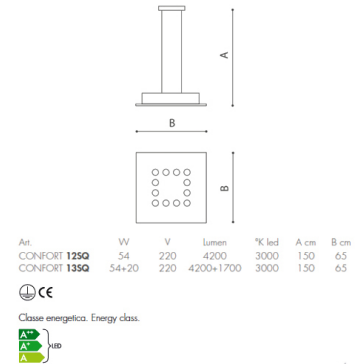

CONFORT
CONFORT 12SQ

Luminaires

Hersteller	ICONE
Article number	CONFORT 12SQ
Product name	CONFORT
Product group	pendant luminaire
Mounting type	Pendant
Mounting place	Ceiling
Designer	Marco Pagnoncelli
Test mark	CE

Model / Variant / Configuration

Number / Name	BI-PE

Description

white + pearl white

Luminaires

Absolute Photometry	
System Light flux	4199.58 Lm
Luminaire output	77.80 Lm/W
LiTG class	A40
CIE flux codes	47 79 97 100 100
System power	54.0W
Protection class	Protection class I
Protection degree	IP 20