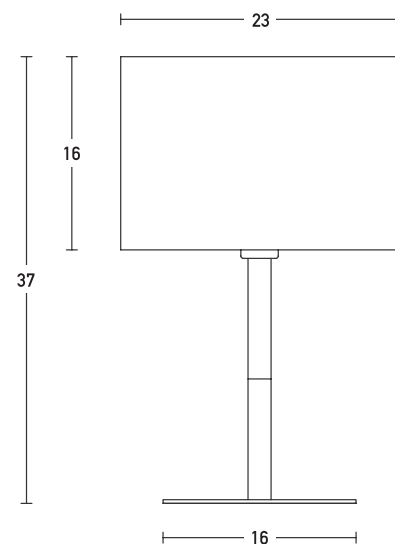

Product Data Sheet

Date: 02/07/2021
www.zambelislights.gr

Code 20215

Color: White Matt

Indoor Lighting

Bulb	1xE14
Power	MAX 40W
Voltage	220-240V
Operating Frequency	50/60Hz
Dimensions	H: 37cm
Base	Ø: 16cm H: 0.5cm
Material	Metal - Wood - Fabric Shade
Special Feature	120cm Cable Available
	Shade Ø: 23cm H: 16cm

Description

Indoor Table 1xE14 Light by Metal, Wood and Fabric Shade in White Matt color with White Shade.

5213010014164