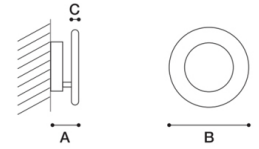

VERA  
VERA 31

Art.	A cm	B cm	C cm
VERA 31	7/36	31	0,6
VERA 26	7/32	26	0,6
VERA 21	7/27	21	0,6

Classe energetica. Energy class.

## Dimensions

Diameter/Height	310mm/6mm
Installation depth	1800

## Description

Wall or ceiling aluminium light fitting with different finishes and wattages.  
Adjustable light disc, 360° parallel and 90° perpendicular.  
Direct/indirect high efficiency LED light emission.  
Also available in 2700°K LED color temperature.  
Also available in 1-10V/push or DALI dimmable version.  
Driver included.