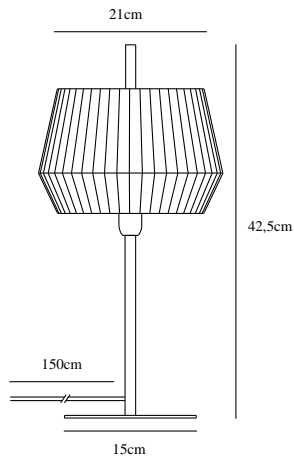

# DICTE | TABLE LIGHTING | BEIGE

2112405009

nordlux®

Voltage (V): 230 Volt  
IP degree if the fixture includes two types of IP degree: IP20  
Maximum compatible bulb wattage (W): 40W  
Class (Class I, Class II, Class III): Class 2 (Double isolated)  
Lampholder type (eg, E27/E14, etc): E14  
Switch placement: On the cable

Primary material: Textile  
Secondary material: Metal  
Color of the cable: Black  
Length of the cable (cm): 150  
Is the cable replaceable: False

Color: Beige  
Height (cm): 42.5  
Width (cm): 21  
Tube Diameter (cm): 1.15  
Shade Diameter (cm): 21  
Base Dimension (cm): 15  
Length (cm): 21

EAN: 5704924005589  
TUN: 2148731  
Item Number: 2112405009

Pcs Per Master Carton: 3  
Sales Box Height (cm): 23  
Sales Box Width (cm): 21.5  
Sales Box Depth (cm): 21.5  
Sales Box Volume m<sup>3</sup> : 0.0106  
Net weight of the luminaire (kg): 0.92