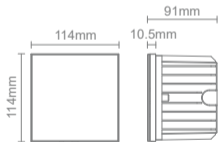

# ARCCHIO

Art.-No.: 9966181

incl. LED L9002192  
328 lm Modul  
66 lm Lamp  
4W LED  
4W Total  
230V~50Hz  
3000 K  
CRI 80  
30000 h  
25000 ON/ OFF