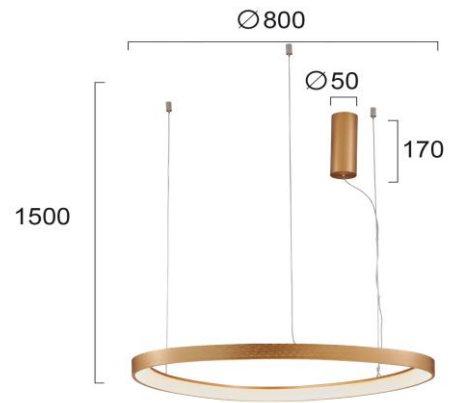

Product Datasheet

Code	4222900
Description	Pendant Lamp D:800 Loop
Family	LOOP
Type	PENDANT
Type of Lamp	LED MODULE
Watt	60W
Volt	220-240V
Hertz	50-60 Hz
Class	I
IP	IP20
Environment	INDOOR
Color	GOLD
Material	ALUMINIUM
Length	D:850
Height	H:1500
Width	
Kelvin	3000K
Lumen	3300 Lm
Beam Angle	BEAM ANGLE 120*
Dimmable	NON