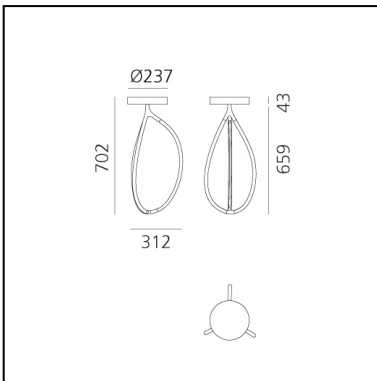

Arrival 70 ceiling - Black - APP Compatible

Ludovica+Roberto Palomba

IP20   Dimmerable: 

LUMINAIRE

- Watt: **26W**
- Delivered lumens output: **809lm**
- CCT: **3000K**
- Efficiency: **35%**
- Efficacy: **31.12lm/W**
- CRI: **90**
- Dimmable Typology: **Push**

DESCRIPTION

Arrival is a complete lamp family with dynamic, flowing shapes that sculpt light with delicate, graphic lines. Branching out from a central joint, common to all the different versions, each model has three arms that form a soft, organic geometric shape through a profile that is both light and structure. Each element has a section that leaves the aluminium profile visible from the outside while generating a light-diffusing surface inside.

DIMENSIONS

- Width: **cm 31.2**
- Height: **cm 70.2**
- Base Width: **cm 4.3**
- Base Diameter: **cm 23.7**