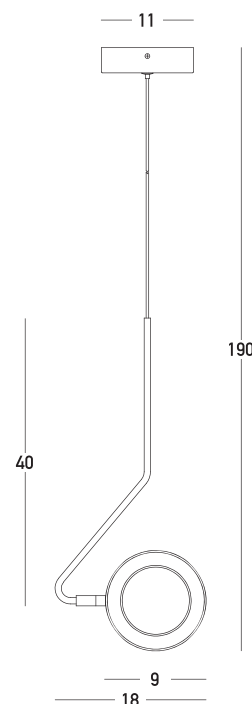

# Product Data Sheet

Date: 13/01/2023  
[www.zambelislights.gr](http://www.zambelislights.gr)

Code 22044

Color: White Matte

## Indoor Lighting

Power	7W
Voltage	220-240V
Operating Frequency	50/60Hz
Color Temperature	3000K
Lumen	780Lm
Cri	80
Dimensions	Ø: 9cm L: 18cm H: 40cm
Base	Ø: 11cm H: 3.5cm
Dimmable Triac	<input type="radio"/>
Material	Metal-Acrylic
Special Feature	150cm Cable Adjustable Movable Ring
Profile	W: 2cm H: 1.5cm

## Description

Single Pendant LED light made of metal and acrylic, in white matte shade.

5213010018612

[www.zambelislights.gr](http://www.zambelislights.gr) | [www.zambelislights.com](http://www.zambelislights.com)