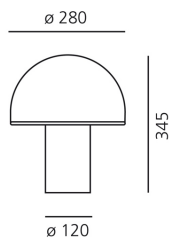

Onfale medium

Luciano Vistosi

IP20    

LUMINAIRE

- Watt: **46W+20W**
- Voltage: **220V-240V**

DESCRIPTION

Body and diffuser in opaline blown glass. Transparent crystal edge added.

PRODUCT CODE: A006500

FEATURES

- Article Code: **A006500**
- Colour: **White**
- Installation: **Table**
- Material: **blown glass**
- Series: **Design Collection**
- Environment: **Indoor**
- Area contract: **All projects**
- Emission: **Diffused**
- design by: **Luciano Vistosi**

DIMENSIONS

- Height: **cm 34.5**
- Diameter: **cm 28**
- Base Diameter: **cm 12**

NOT INCLUDED SOURCES

- Category: **HALO**
- Number: **1**
- Lbs: **Qt26**
- Watt: **46W**
- Socket: **E14**
- Color Rendering: **1a**
- Color temperature (K): **2800K**

- Category: **HALO**
- Number: **1**
- Watt: **20W**
- Socket: **E14**
- Class: **A**