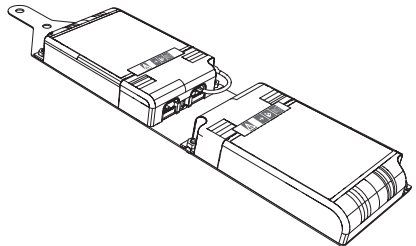

DV1034

DV1035

DV1034APP

DV1035APP

DV1036

DV1036APP

i

Lamp Code	Description	Driver Code NO BLL	Driver Code BLL
1425000A	ALPHABET LINEAR 120 SEMI-RECESSED	DV1035	DV1035APP
1426000A	ALPHABET LINEAR 180 SEMI-RECESSED		
1428000A	ALPHABET LINEAR 240 SEMI-RECESSED	DV1034	DV1034APP
1427000A	ALPHABET CIRCULAR 90 SEMI-RECESSED		
1429000A	ALPHABET CIRCULAR 155 SEMI-RECESSED	DV1036	DV1036APP
1428008A	ALPHABET LINEAR 240 SEMI-RECESSED UL		DV1038APP