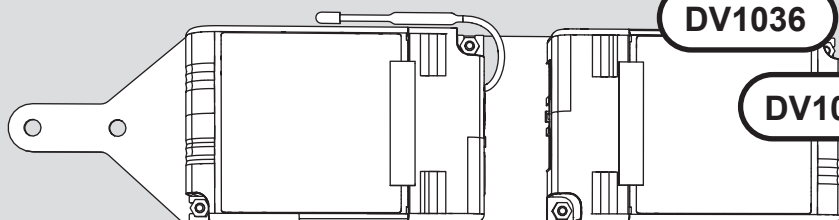

DV1036

DV1036APP