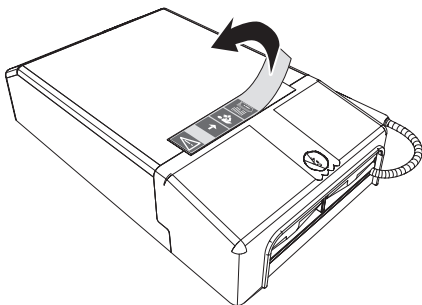

DV1035APP

DV1034APP

DV1035

DV1034

DV1035APP

DV1034APP

DV1035

DV1034

1

Ø 90 mm

2

3

4