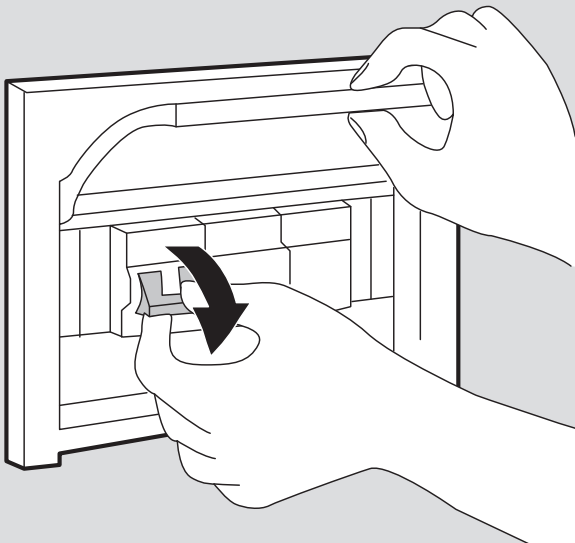

DV1034

DV1035

DV1034APP

DV1035APP

DV1036

DV1036APP

i

Lamp Code	Description	Driver Code NO BLL	Driver Code BLL
1425000A	ALPHABET LINEAR 120 SEMI-RECESSED	DV1035	DV1035APP
1426000A	ALPHABET LINEAR 180 SEMI-RECESSED		
1428000A	ALPHABET LINEAR 240 SEMI-RECESSED	DV1034	DV1034APP
1427000A	ALPHABET CIRCULAR 90 SEMI-RECESSED		
1429000A	ALPHABET CIRCULAR 155 SEMI-RECESSED	DV1036	DV1036APP
1428008A	ALPHABET LINEAR 240 SEMI-RECESSED UL		DV1038APP