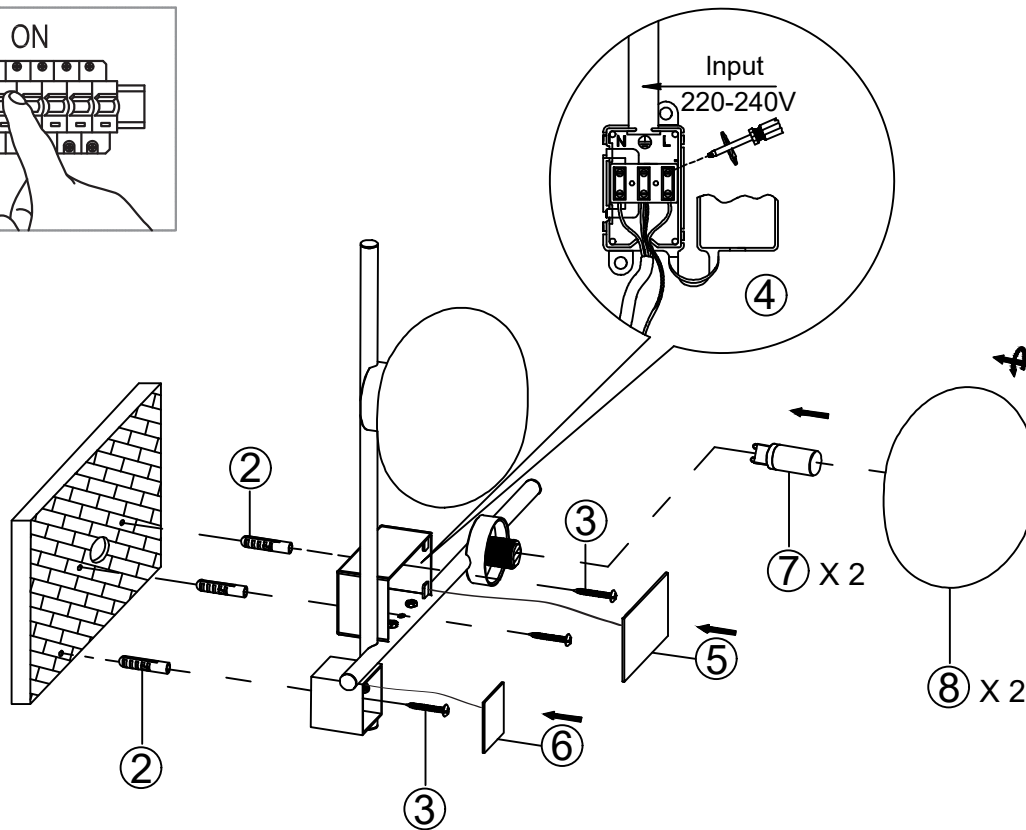

wire connection

Design: Arch. Davide Negri
 Imported by **MILOOX**
 a brand of Sforzin Illuminazione
 Viale dell'industria 21
 20037 Paderno Dugnano . Milano . Italy
 Made in China

TYPE: **G9 LED**
 2x MAX 10W
 A max : Ø 20 mm
 B max : 60 mm