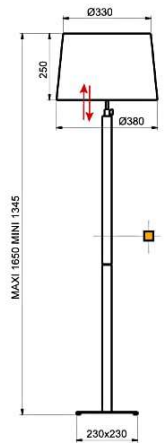

QUATRO UP LS

+ HEIGHT ADJUSTABLE

Attractive and refined, this floor lamp is adjustable in height. Its chromed metal base combined with its wooden mast and its white chintz lampshade gives it a lot of elegance. Product delivered without bulb. Materials: chromed steel / wood / laminated fabric.

MÂT

ABAT-JOUR

EXISTE AUSSI EN

LAMPE À POSER

Category: Floor Lamps