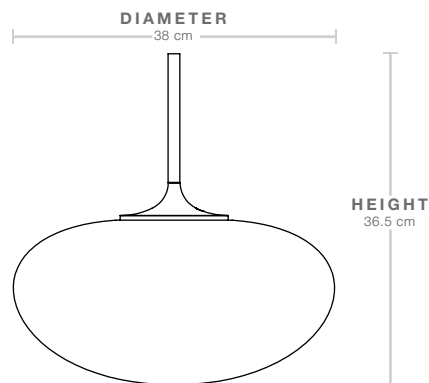

LAMP HEIGHT

36.5 cm

SHADE DIAMETER

Ø38 cm

SHADE HEIGHT

20 cm

CORD LENGTH

400 cm

TOTAL WEIGHT

2.3 kg

Packaging - Base

NUMBER OF PARCELS

1

PACKAGING LENGTH

19 cm

PACKAGING WIDTH

17 cm

PACKAGING HEIGHT

38 cm

PACKAGING WEIGHT

0.5 Kg

GROSS WEIGHT

1.2 Kg

Packaging - Shade

NUMBER OF PARCELS

1

PACKAGING LENGTH

45 cm

PACKAGING WIDTH

27 cm

PACKAGING HEIGHT

45 cm