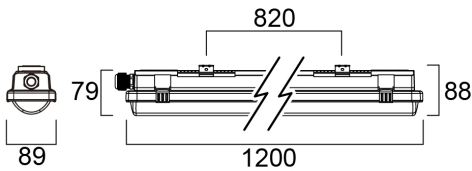

Data table

GENERAL DATA

Product name

Resisto 1200 IP66 2800lm 840