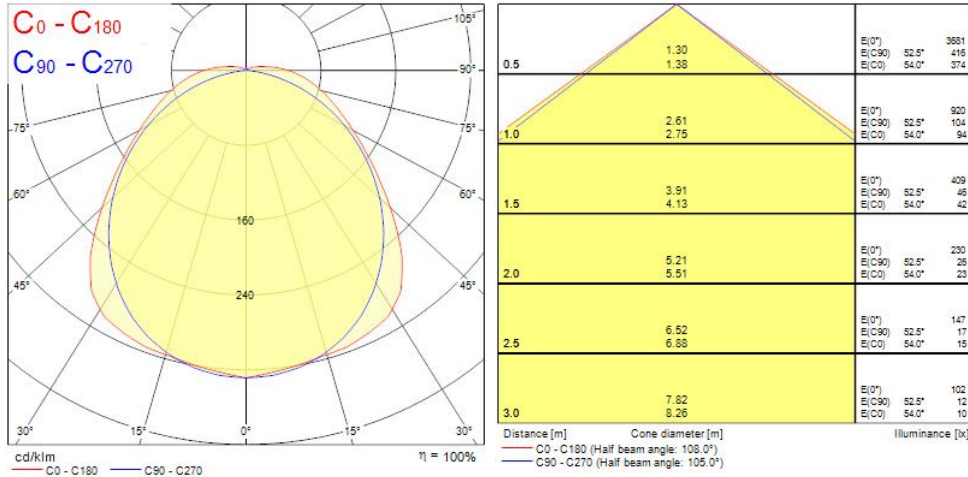

Photometry

Technical drawings