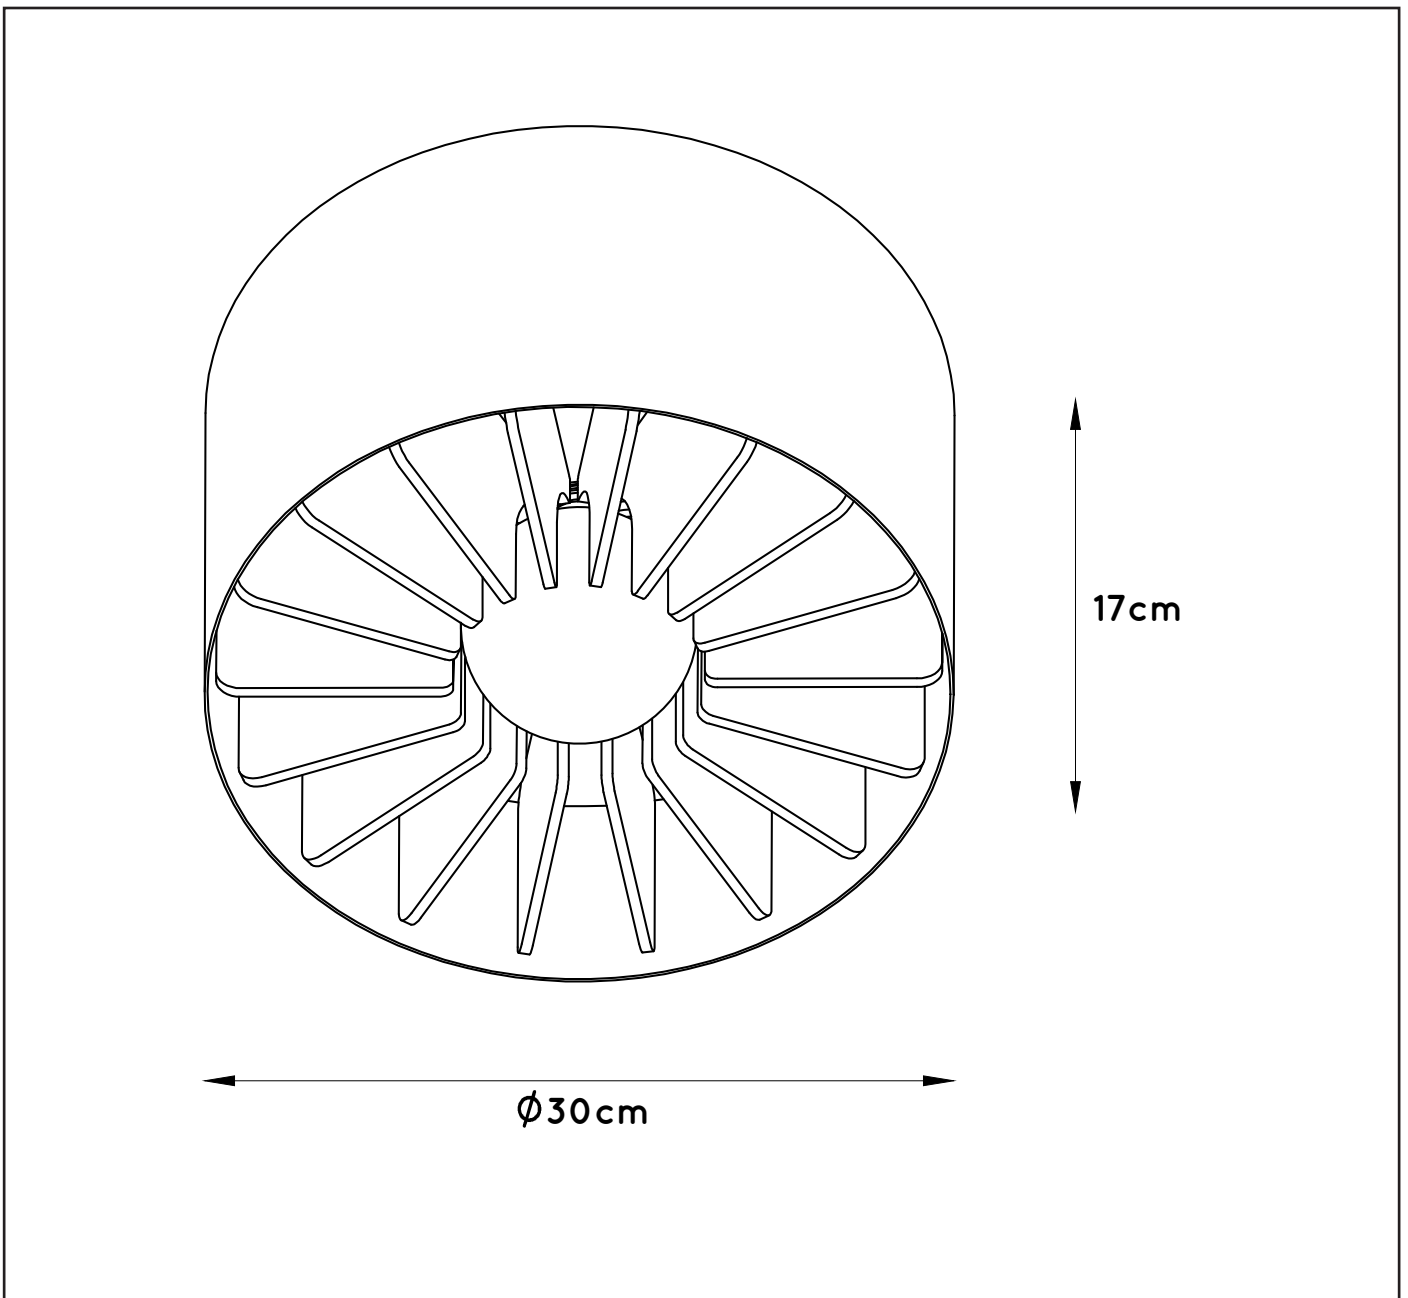

**RECOMMENDED LUCIDE
LIGHT SOURCE**

49033/05/62

Light source dimmable : Yes
Light source incl. : No

General

Dimensions LxWxH : 30 cm x 30 cm x 17 cm
Height minimum : -

Height maximum : 17 cm
Dimensions shade LxWxH : -

Main material : Metal,MDF
Ceiling rose material : Metal

Color :black
Style : Modern

Weight : 2,9 kg
Warranty : 2 years

Product specifications

Dimmable : No
Light direction : Around (Diffuse)

Adjustable in height : No
Directional : Not Directional

Light source number : 1

Power requirements : 220-240V~50Hz

Bulb type & maximum wattage : E27- max.15W

For more specifications of this product please visit

www.lucide.com

LUCIDE

TECHNICAL DRAWING & DIMENSIONS

ZIDANE

item number : 77185/30/30

EAN code : 5411212771025

For more specifications, dimensions please visit

www.lucide.com

LUCIDE

INSTALLATION DRAWING SPECIFICATIONS