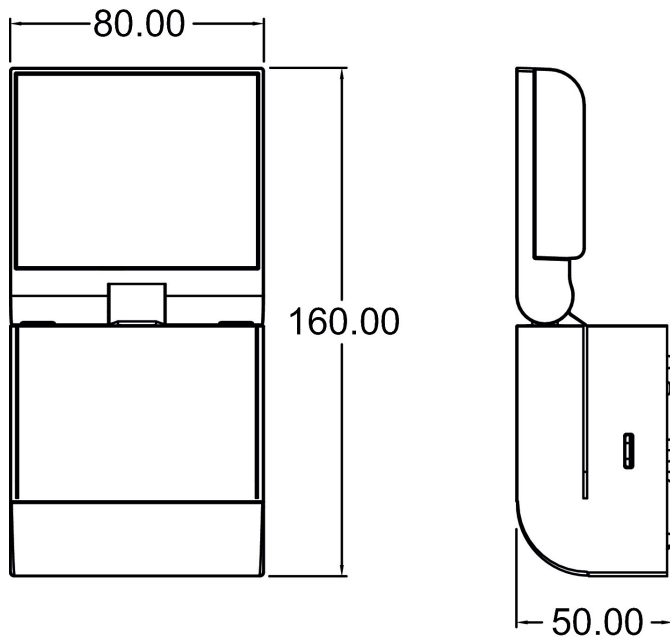

theLeda S8-100L WH	
Service life	L80/B10/45.000 h L70/ B50/50.000 h
Installation height	1.8 - 2.5 m
Ambient temperature	-20°C ... 55°C
Protection class	II
Type of protection	IP 55
Predecessor	1020721, theLeda S10L WH

Connection example

Subject to technical changes and misprints

additional information at: www.theben.de/product/1020600

The load data are determined with exemplary selected illuminants and are therefore typical data due to the large number of available products.

theLeda S8-100L WH

Item no.: 1020600

theben

Scale drawings

Accessories

Corner angle 10 WH

Item no.: 9070969

Spacer 10 WH