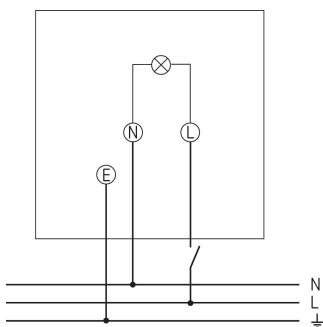

Connection example

Subject to technical changes and misprints

additional information at: www.theben.de/product/1020600

The load data are determined with exemplary selected illuminants and are therefore typical data due to the large number of available products.