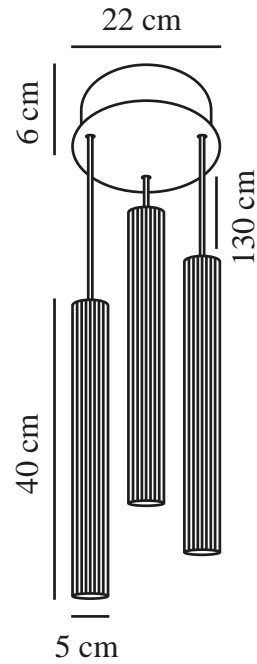

VICO 3-RONDEL | PENDANT | BLACK

2412123003

nordlux®

Voltage (V): 220-240 Volt
IP degree: IP20
Maximum bulb wattage (W): 3X5
W
Class (Class 1, Class 2, Class 3):
Class 2 (Double isolated)
Socket type: GU10
Parallel connection: False

Primary material: Metal
Secondary material: Plastic
Colour of the cable: Black
Length of the cable (cm): 130
Surface material of the cable:
Textile
Is the cable replaceable: False
Colour: Black

Height (cm): 40
Width (cm): 22
Shade Diameter (cm): 5
Shade Height (cm): 40
Outdoor base dimension (cm): 22
Lenght (cm): 22

EAN: 5704924018381
TUN: 2378751
Item Number: 2412123003
Pcs Per Master Carton: 3

Sales Box Height (cm): 43
Sales Box Width(cm): 26
Sales Box Depth (cm): 14.5
Sales Box Volume m³ : 0.0162
Product net weight (kg): 2.07

- Scandinavian minimalism • Slimline design
- Easily adjustable cable length

The Vico series embodies Scandinavian elegance through its minimalist, streamlined design. The fluted surface adds a subtle but interesting effect. Vico emits a downward-facing light and can be used e.g. above the dining table.