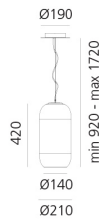

Gople - RWB

BIG - Bjarke Ingels Group

IP20    Dimmerable: 

LUMINAIRE

- Watt: **21W + 11W**
- Delivered lumens output: **1170lm + 600lm**
- CRI: **90**
- Dimmable Typology: **Dali**

Notes

PATENT PENDING

DESCRIPTION

DIMENSIONS

- Height: **cm 42**
- Diameter: **cm 21**
- Base Diameter: **cm 19**
- Max Height from ceiling: **cm 172**

SOURCES INCLUDED

- Category: **Led RWB**
- Number: **1**
- Watt: **21W**
- Category: **Led**
- Number: **1**
- Watt: **11W**