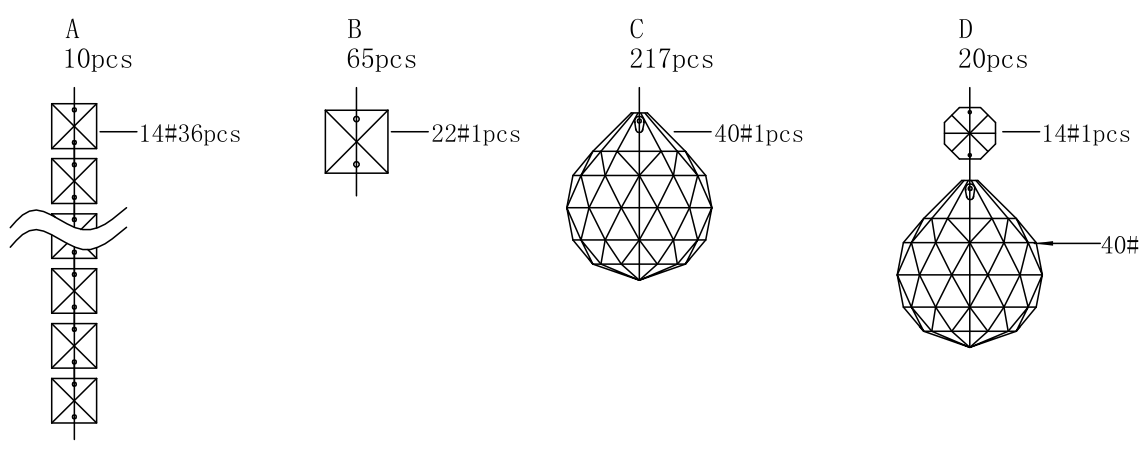

Revision History			
Mark	Description	Verifying	Date

5LL-CR29/ Φ 800x620-15L