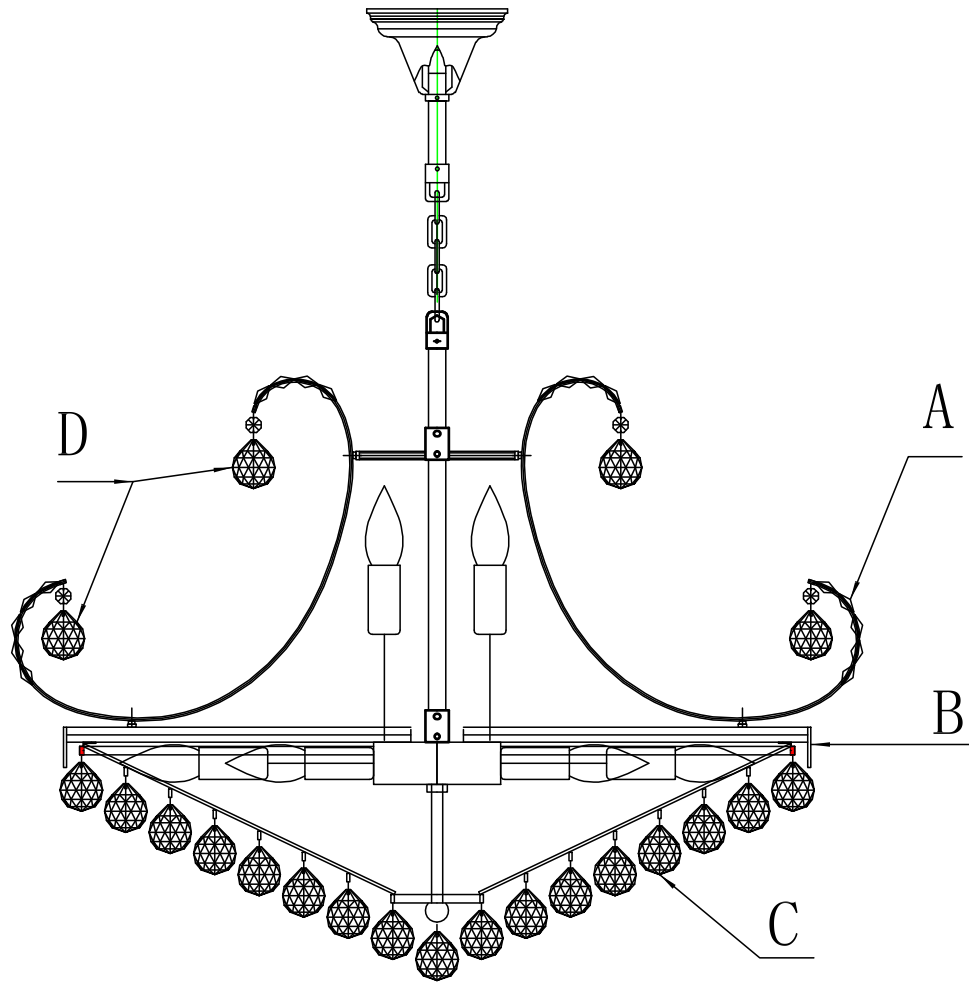

Revision History			
Mark	Description	Verifying	Date

5LL-CR29/ Φ 800x620-15L