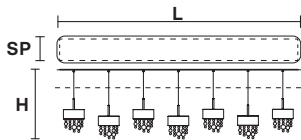

OLÀ C7 LN 175

CE

TECHNICAL INFORMATION

L 175cm/68.89"

SP 20 cm / 7.87"

H max 180 cm / 70.86"

STD LIGHT: 7 x E12 x 40W max (not included)

LED LIGHT: DOWN: LED x 49W CRI>90

3000 K - 7560 Nominal lm

Dimmable: 0-10V