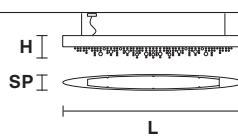

OLÀ S6 OV 160

L 160 cm / 63.00"
SP 14 cm / 5.50"
H 20 cm / 7.87"

☉ 6×E14×40 W max
USA 6×E12×40 W max
(not included)

UP LED x 18 W CRI>90
3000 K - 2670 Nominal lm
DOWN LED x 44,5 W CRI>90
3000 K - 6675 Nominal lm
Dimmable: PUSH + DALI