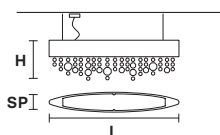

OLÀ S2 OV 50

L 50 cm / 19.69"
SP 8 cm / 3.14"
H 18 cm / 7.09"

☉ 2×E27×60 W max
USA 2×E26×60 W max
(not included)

UP LED x 8,3 W CRI>90
3000 K - 1285 Nominal lm
DOWN LED x 8,3 W CRI>90
3000 K - 1285 Nominal lm
Dimmable: PUSH + 1-10V