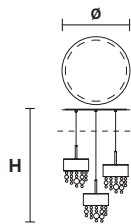

OLÀ C3 RD 40

Ø 40 cm / 15.74"
H max 180 cm / 70.86"

6 × G9×40 W max
USA 3 × E12×40 W max
(not included)

DOWN LED x 24 W CRI>90
3000 K - 3510 Nominal lm
Dimmable: 1-10V + PUSH