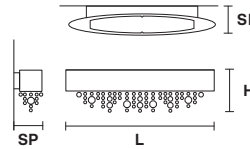

OLÀ A2 OV 70

Applique

TECHNICAL INFORMATION

L 70 cm / 27.56"
SP 15 cm / 5.90"
H 20 cm / 7.87"
STD LIGHT: 2×E26×60 W max (not included)
LED LIGHT: UP LED x 5.5 W CRI>90
3000 K - 775 Nominal lm
DOWN LED x 15.8 W CRI>90
3000 K - 2320 Nominal lm
Dimmable: 0-10V