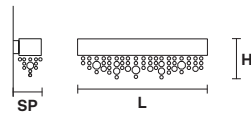

OLÀ A2 OV 50

L 50 cm / 19.70"
SP 12 cm / 4.72"
H 18 cm / 7.08"

2×E27×60 W max
USA 2×E26×60 W max
(not included)

UP LED x 5,25 W CRI>90
3000 K - 725 Nominal lm
DOWN LED x 7,8 W CRI>90
3000 K - 1170 Nominal lm
Dimmable: 1-10V + PUSH