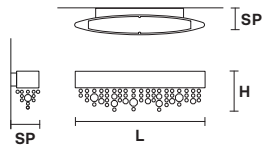

OLÀ A2 OV 50

Applique

TECHNICAL INFORMATION

L 50 cm / 19.68"
SP 12 cm / 4.72"
H 18 cm / 7.08"
STD LIGHT: 2×E26×60 W max (not included)
LED LIGHT: UP LED x 4 W CRI>90
3000 K - 650 Nominal lm
DOWN LED x 8 W CRI>90
3000 K - 1300 Nominal lm
Dimmable: 0-10V