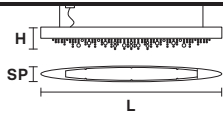

OLÀ S6 OV 160

Suspension

TECHNICAL INFORMATION

L 160 cm / 63.00"
SP 14 cm / 5.50"
H 20 cm / 7.87"
STD LIGHT: 6×E12×40 W max (not included)
LED LIGHT: UP LED x 22.6 W CRI>90
3000 K - 2770 Nominal lm
DOWN LED x 45.2 W CRI>90
3000 K - 5600 Nominal lm
Dimmable: 0-10V