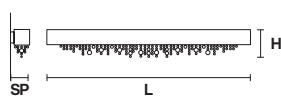

OLÀ A6 OV 160

L 160 cm / 62.99"
SP 20 cm / 7.87"
H 20 cm / 7.87"

6×E14×40 W max
USA 6×E12×40 W max
(not included)

UP LED x 18 W CRI>90
3000 K - 2670 Nominal lm
DOWN LED x 44,5 W CRI>90
3000 K - 6675 Nominal lm
Dimmable: 1-10V + PUSH