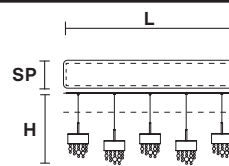

OLÀ C5 LN 125

CE

TECHNICAL INFORMATION

L 125 cm / 49.21"

SP 20 cm / 7.87"

H max 180 cm / 70.86"

STD LIGHT: 5 x E12 x 40W max (not included)

LED LIGHT: DOWN: LED x 35 W CRI>90

3000 K - 5400 Nominal lm

Dimmable: 0-10V