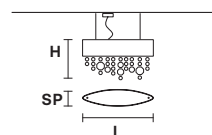

OLÀ S1 OV 30

L 30 cm / 11.81"
SP 7 cm / 2.75"
H 18 cm / 7.09"

☉ 1×R7s 78 mm×150 W max
USA 1×E12×40 W max
(not included)

UP LED x 5,8 W CRI>90
3000 K - 800 Nominal lm
DOWN LED x 5,8 W CRI>90
3000 K - 800 Nominal lm
Dimmable: PUSH + 1-10V