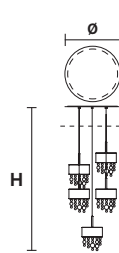

OLÀ C5 RD 60

Ø 60 cm / 23.62"
H max 180 cm / 70.86"

10 × G9×40 W max
USA 5 × E12×40 W max
(not included)

DOWN LED x 40 W CRI>90
3000 K - 5850 Nominal lm
Dimmable: 1-10V + PUSH + DALI