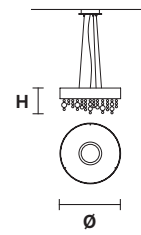

## OLÀ S6 60

Ø 60 cm / 23.70"  
H 20 cm / 7.87"

☉ 6×E27×60 W max  
USA 6×E26×60 W max  
(not included)

UP LED x 9,6 W CRI>90  
3000 K - 1306 Nominal lm  
DOWN LED x 28,8 W CRI>90  
3000 K - 3918 Nominal lm  
Dimmable: 1-10V + PUSH + DALI

## OLÀ S6 40

Ø 40 cm / 15.74"  
H 20 cm / 7.87"

☉ 6×E14×40 W max  
USA 6×E12×40 W max  
(not included)

UP LED x 11 W CRI>90  
3000 K - 1700 Nominal lm  
DOWN LED x 11 W CRI>90  
3000 K - 1700 Nominal lm  
Dimmable: 1-10V + PUSH + DALI