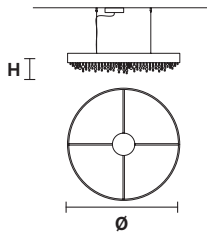

OLÀ S12 120

Ø 120 cm / 47.24"
H 20 cm / 7.87"

☉ 12×E27×60 W max
USA 12×E26×60 W max
(not included)

UP LED x 13 W CRI>90
3000 K - 2050 Nominal lm
DOWN LED x 51,2 W CRI>90
3000 K - 8200 Nominal lm
Dimmable: 1-10V + PUSH