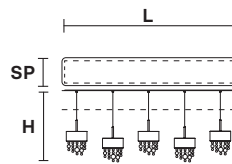

OLÀ C5 LN 125

L 125 cm / 49.21"
SP 20 cm / 7.87"
H max 180 cm / 70.86"

10 × G9×40 W max
USA 5 × E12×40 W max
(not included)

DOWN LED x 40 W CRI>90
3000 K - 5850 Nominal lm
Dimmable: 1-10V + PUSH + DALI