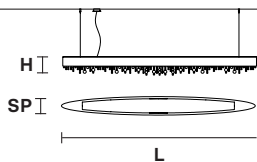

OLÀ S8 OV 210

L 210 cm / 82.67"
SP 20 cm / 7.87"
H 20 cm / 7.87"

☉ 8×E14×40 W max
USA 8×E12×40 W max
(not included)

UP LED x 18,6 W CRI>90
3000 K - 2800 Nominal lm
DOWN LED x 55,8 W CRI>90
3000 K - 8400 Nominal lm
Dimmable: PUSH + DALI