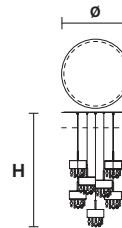

## TECHNICAL INFORMATION

Ø 60 cm / 23.62"

H max 180 cm / 70.86"

STD LIGHT: 5 x E12 x 40W max (not included)

LED LIGHT: DOWN: LED x 35 W CRI&gt;90

3000 K - 5400 Nominal lm

Dimmable: 0-10V

## TECHNICAL INFORMATION

Ø 80 cm / 31.49"

H max 180 cm / 70.86"

STD LIGHT: 7 x E12 x 40W max (not included)

LED LIGHT: DOWN: LED x 49W CRI&gt;90

3000 K - 7560 Nominal lm

Dimmable: 0-10V

**OLÀ PL12 120**