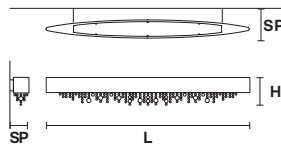

OLÀ A6 OV 160

Applique

TECHNICAL INFORMATION

L 160 cm / 62.99"
SP 20 cm / 7.87"
H 20 cm / 7.87"
STD LIGHT: 6×E12×40 W max (not included)
LED LIGHT: UP LED x22.6 W CRI>90
3000 K - 2770 Nominal lm
DOWN LED x 45.2 W CRI>90
3000 K - 5600 Nominal lm
Dimmable: 0-10V