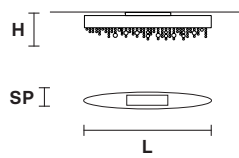

OLÀ PL4 OV 100

L 100 cm / 39.37"
SP 13 cm / 5.12"
H 26 cm / 10.23"

USA 4×E14×40 W max
(not included)

DOWN LED x 21,6 W CRI>90
3000 K - 3270 Nominal lm
Dimmable: 1-10V + PUSH