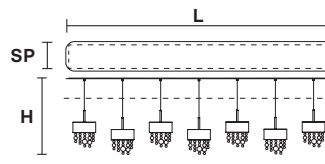

OLÀ C7 LN 175

L 175 cm / 68.89"
SP 20 cm / 7.87"
H max 180 cm / 70.86"

14 × G9×40 W max
USA 7 × E12×40 W max
(not included)

DOWN LED x 49 W CRI>90
3000 K - 7140 Nominal lm
Dimmable: 1-10V + PUSH + DALI