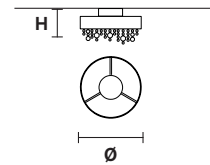

OLÀ PL6 40

Ø 40 cm / 15.74"
H 26 cm / 10.23"

USA 6×E14×40 W max
(not included)

DOWN LED x 12 W CRI>90
3000 K - 1830 Nominal lm
Dimmable: 1-10V + PUSH