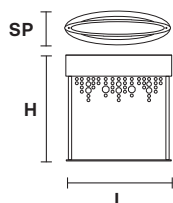

OLÀ TL2

L 50 cm / 19.70"
SP 16 cm / 6.30"
H 50 cm / 19.70"

2×E27×60 W max
USA 2×E26×60 W max
(not included)

UP LED x 5,25 W CRI>90
3000 K - 725 Nominal lm
DOWN LED x 7,8 W CRI>90
3000 K - 1170 Nominal lm
Dimmable: OWN BUTTON