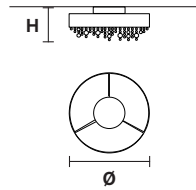

OLÀ PL6 60

Ø 60 cm / 23.70"
H 26 cm / 10.23"

USA 6×E27×60 W max
(not included)

DOWN LED x 31,5 W CRI>90
3000 K - 4380 Nominal lm
Dimmable: 1-10V + PUSH + DALI