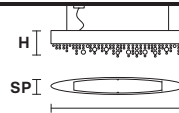

OLÀ S4 OV 100

Suspension

TECHNICAL INFORMATION

L 100 cm / 39.37"
SP 13 cm / 5.12"
H 20 cm / 7.87"
STD LIGHT: 4×E12×40 W max (not included)
LED LIGHT: UP LED x 4 W CRI>90
3000 K - 690 Nominal lm
DOWN LED x 23.2 W CRI>90
3000 K - 3450 Nominal lm
Dimmable: 0-10V