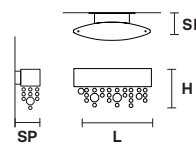

OLÀ A1 OV 30

Applique

TECHNICAL INFORMATION

L 30 cm / 11.81"
SP 11 cm / 4.33"
H 18 cm / 7.08"
STD LIGHT: 1×E12×40 W max (not included)
LED LIGHT: UP LED x 5,5 W CRI>90
3000 K - 770 Nominal lm
DOWN LED x 5,5 W CRI>90
3000 K - 770 Nominal lm
Dimmable: 0-10V