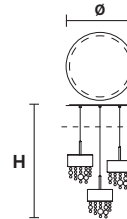

OLÀ C3 RD 40

CE

TECHNICAL INFORMATION

Ø 40 cm / 15.74"

H max 180 cm / 70.86"

STD LIGHT: 3 x E12 x 40W max (not included)

LED LIGHT: DOWN: LED x 21 W CRI>90

3000 K - 3240 Nominal lm

Dimmable: 0-10V