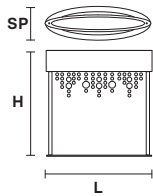

OLÀ TL2

Table lamp

TECHNICAL INFORMATION

L 50 cm / 19.68"
SP 16 cm / 6.30"
H 50 cm / 19.68"
STD LIGHT: 2×E26×60 W max (not included)
LED LIGHT: UP LED x 5,25 W CRI>90
3000 K - 725 Nominal lm
DOWN LED x 7,8 W CRI>90
3000 K - 1170 Nominal lm
Dimmable: OWN BUTTON