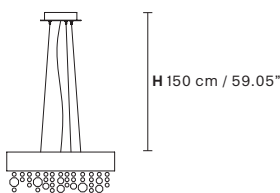

Standard cables for all suspensions