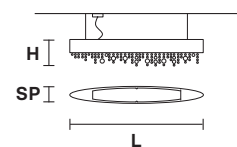

OLÀ S4 OV 100

L 100 cm / 39.37"
SP 13 cm / 5.12"
H 20 cm / 7.87"

☉ 4×E14×40 W max
USA 4×E12×40 W max
(not included)

UP LED x 8,2 W CRI>90
3000 K - 1225 Nominal lm
DOWN LED x 24,6 W CRI>90
3000 K - 3675 Nominal lm
Dimmable: PUSH + 1-10V