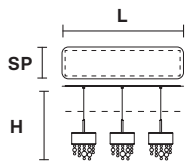

OLÀ C3 LN 75

L 75 cm / 29.52"
SP 20 cm / 7.87"
H max 180 cm / 70.86"

6 × G9×40 W max
USA 3 × E12×40 W max
(not included)

DOWN LED x 24 W CRI>90
3000 K - 3510 Nominal lm
Dimmable: 1-10V + PUSH