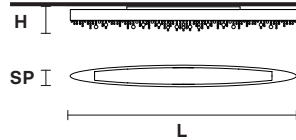

OLÀ PL8 OV 210

Ceiling

TECHNICAL INFORMATION

L 210 cm / 82.67"
SP 20 cm / 7.87"
H 26 cm / 10.23"

STD LIGHT: 8×E12×40 W max (not included)
LED LIGHT: DOWN LED x 61.2 W CRI>90
3000 K - 8860 Nominal lm
Dimmable: 0-10V