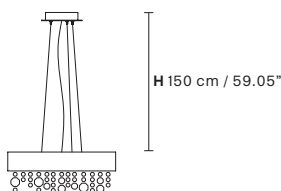

## OLÀ S12 120

Ø 120 cm / 47.24"  
H 20 cm / 7.87"

☉ 12×E27×60 W max  
USA 12×E26×60 W max  
(not included)

UP LED x 13 W CRI>90  
3000 K - 2050 Nominal lm  
DOWN LED x 51,2 W CRI>90  
3000 K - 8200 Nominal lm  
Dimmable: 1-10V + PUSH

## OLÀ S6 90

Ø 90 cm / 35.50"  
H 20 cm / 7.87"

☉ 8×E27×60 W max  
USA 8×E26×60 W max  
(not included)

UP LED x 11 W CRI>90  
3000 K - 1524 Nominal lm  
DOWN LED x 33 W CRI>90  
3000 K - 4572 Nominal lm  
Dimmable: 1-10V + PUSH + DALI

## OLÀ S6 60

Ø 60 cm / 23.70"  
H 20 cm / 7.87"

☉ 6×E27×60 W max  
USA 6×E26×60 W max  
(not included)

UP LED x 9,6 W CRI>90  
3000 K - 1306 Nominal lm  
DOWN LED x 28,8 W CRI>90  
3000 K - 3918 Nominal lm  
Dimmable: 1-10V + PUSH + DALI

## OLÀ S6 40

Ø 40 cm / 15.74"  
H 20 cm / 7.87"

☉ 6×E14×40 W max  
USA 6×E12×40 W max  
(not included)

UP LED x 11 W CRI>90  
3000 K - 1700 Nominal lm  
DOWN LED x 11 W CRI>90  
3000 K - 1700 Nominal lm  
Dimmable: 1-10V + PUSH + DALI