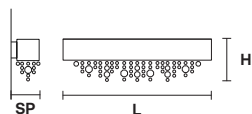

OLÀ A2 OV 70

L 70 cm / 27.56"
SP 15 cm / 6.00"
H 20 cm / 7.87"

2×E27×60 W max
USA 2×E26×60 W max
(not included)

UP LED x 9,3 W CRI>90
3000 K - 1400 Nominal lm
DOWN LED x 18,6 W CRI>90
3000 K - 2800 Nominal lm
Dimmable: 1-10V + PUSH