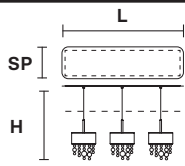

## TECHNICAL INFORMATION

L 75 cm / 29.52"

SP 20 cm / 7.87"

H max 180 cm / 70.86"

STD LIGHT: 3 x E12 x 40W max (not included)

LED LIGHT: DOWN: LED x 21 W CRI&gt;90

3000 K - 3240 Nominal lm

Dimmable: 0-10V