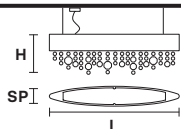

OLÀ S2 OV 50

Suspension

TECHNICAL INFORMATION

L 50 cm / 19.69"
SP 8 cm / 3.14"
H 18 cm / 7.09"
STD LIGHT: 2×E26×60 W max (not included)
LED LIGHT: UP LED x 9.2 W CRI>90
3000 K - 1285 Nominal lm
DOWN LED x 9.2 W CRI>90
3000 K - 1285 Nominal lm
Dimmable: 0-10V