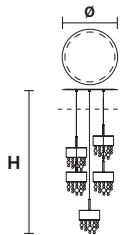

OLÀ C5 RD 60

CE

TECHNICAL INFORMATION

Ø 60 cm / 23.62"

H max 180 cm / 70.86"

STD LIGHT: 5 x E12 x 40W max (not included)

LED LIGHT: DOWN: LED x 35 W CRI>90

3000 K - 5400 Nominal lm

Dimmable: 0-10V