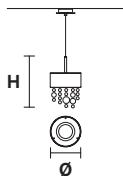

OLÀ S2 15

Ø 15 cm / 5.90"
H 26 cm / 10.23"

☉ 2×G9×40 W max
USA 1×E12×40 W max
(not included)

DOWN LED x 8,5 W CRI>90
3000 K - 1170 Nominal lm
Dimmable: TRIAC