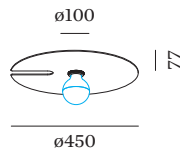

WEVER & DUCRÉ
LIGHTING

MIRRO 2.0

6322E8NB0

Project

Type

Notes

Quantity

Date

GENERAL

Ceiling

Surface

Jet Black + Black Chrome

IP20

Interior

LED

E27

Socket E27

max. 15 W

PHYSICAL

Diameter 450 mm

Height 77 mm

1 kg

ELECTRICAL

220 - 240 V

PC1