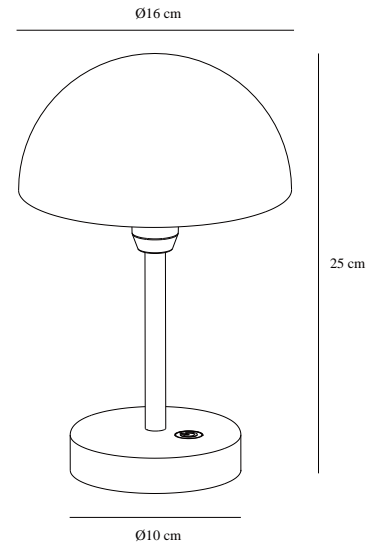

# ELLEN TO-GO | BATTERY LIGHT | BLACK

2418015003

nordlux®

Voltage (V): 3,7 Volt  
IP degree: IP44  
Class (Class 1, Class 2, Class 3):  
Class 3 (12V)  
Socket type: LED Module  
Switch placement: On the base  
Parallel connection: False  
  
Primary material: Aluminium  
Secondary material: Plastic  
Colour of the cable: Black  
Length of the cable (cm): 100  
Surface material of the cable:  
Plastic  
Is the cable replaceable: False  
Colour: Black

Height (cm): 25  
Shade Diameter (cm): 16  
  
EAN: 5704924017483  
TUN: 2366793  
Item Number: 2418015003  
Pcs Per Master Carton: 3  
Sales Box Height (cm): 26  
Sales Box Width(cm): 17

Sales Box Depth (cm): 17  
Sales Box Volume m<sup>3</sup> : 0.0075  
Product net weight (kg): 0.68  
  
Brightness of light (Lumen): 300  
Colour temperature (Kelvin):  
3000K  
Ra-value : 80  
Lifetime (hours): 30000  
Battery lasting time for each  
lumen: 300lm, 4h; 200lm, 6h;  
100lm, 12h  
Battery recharging 0%-100% (h):  
3  
Energy class: F  
Actual watt (W): 2.8

- Pleasant, downward-facing light
- Long battery life
- High lumen output with 3-step dimming
- Suitable for in- and outdoor use (IP44)
- Charging dock included
- 5-year LED guarantee

With references to minimalist and timeless Scandinavian design, Ellen fits beautifully into most surroundings. This portable "mini version" can be used both indoors and outdoors and can be dimmed in three steps to set the perfect mood. The battery can easily be charged by placing the lamp on the charging dock included.