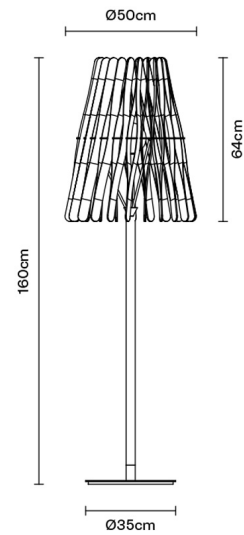

**STICK**

**F23C0269**

*Matali Crasset*

**Description**

For this floor lamp the light is discreetly diffused from a frame decorated with laths of Ayous wood. Structure and stem in powderpainted metal, or structure in powder-painted metal with stem in Toulipier wood.

Bulb

**Weight Lamp**

Net: 7.75 kg

**Packaging**

Gross weight: 7.75 kg  
Volume: 0.447 m<sup>3</sup>  
Number of boxes: 2

**Specs**

IP20

**Dimensions**