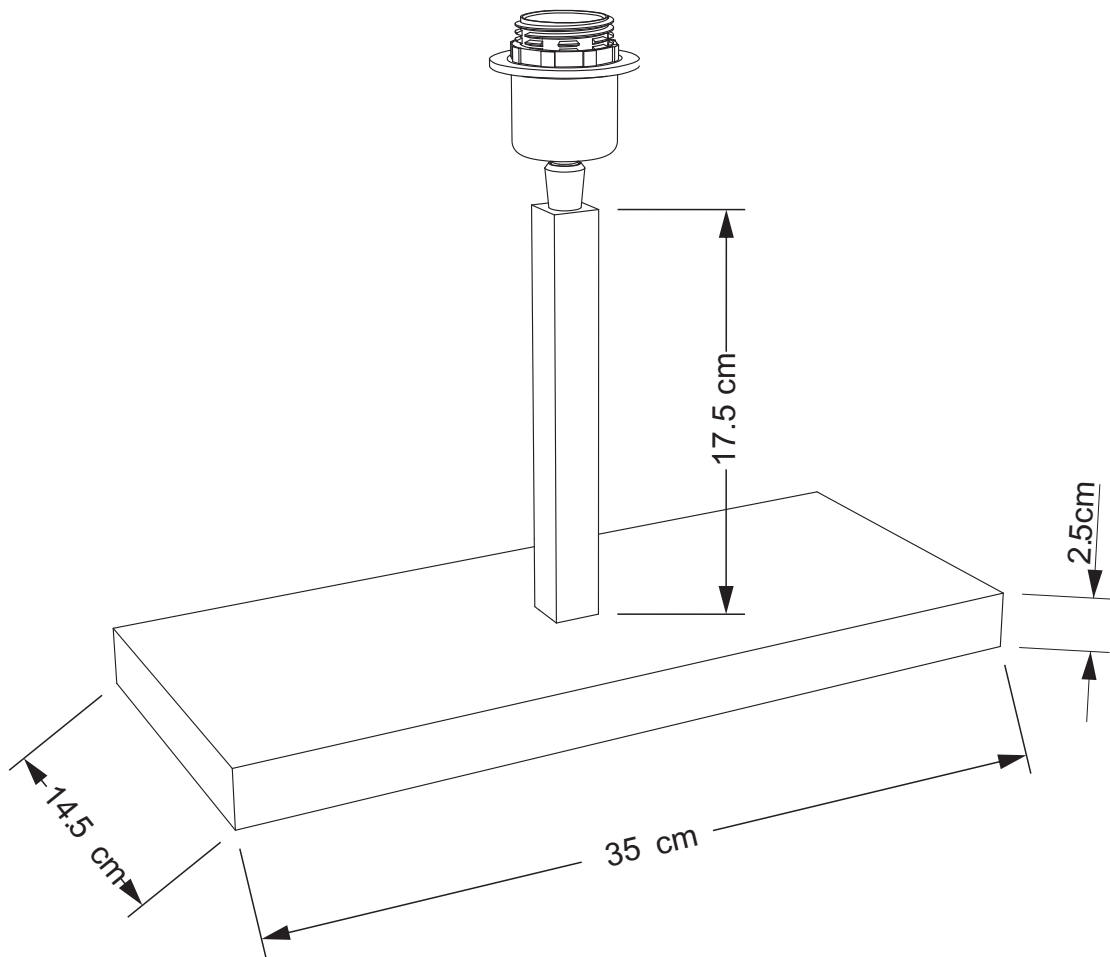

GOOD& MOJO

- Technical drawing & packing details -

GM0061/T/N

PACKING DETAILS

Box size: 17 X 11 X 38 CM

Total cbm: 0. 007 cbm

G.w.: 1.3 KGS

N.w.: 1.2 KGS

Number of boxes: 1 pc