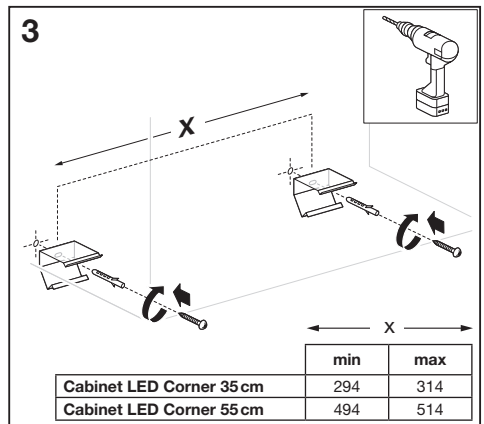

CABINET LED CORNER

LOW-VOLTAGE UNDER CABINET LUMINAIRES

	EAN	W	lm	K	°(°C)	V~	mA	Hz	PF	
Cabinet LED Corner 35 cm	4058075268227	5	320	3000	-20...+40	220-240	50	50/60	>0.5	0.2 kg
Cabinet LED Corner 35 cm two light	4058075227910	9	640	3000	-20...+40	220-240	90	50/60	>0.5	0.4 kg
Cabinet LED Corner 55 cm	4058075227958	8	480	3000	-20...+40	220-240	70	50/60	>0.5	0.3 kg
Cabinet LED Corner 55 cm two light	4058075268265	12	800	3000	-20...+40	220-240	120	50/60	>0.5	0.6 kg