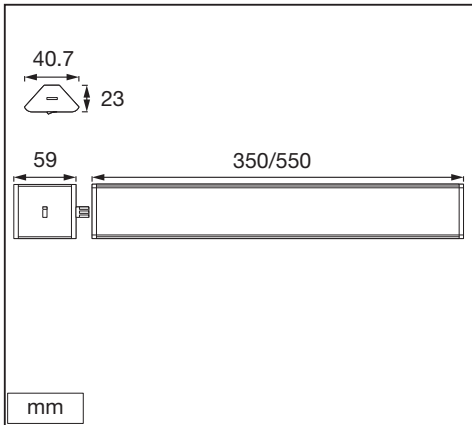

CABINET LED CORNER

LOW-VOLTAGE UNDER CABINET LUMINAIRES

	EAN	W	lm	K	°(°C)	V~	mA	Hz	PF	
Cabinet LED Corner 35 cm	4058075268227	5	320	3000	-20...+40	220-240	50	50/60	>0.5	0.2 kg
Cabinet LED Corner 35 cm two light	4058075227910	9	640	3000	-20...+40	220-240	90	50/60	>0.5	0.4 kg
Cabinet LED Corner 55 cm	4058075227958	8	480	3000	-20...+40	220-240	70	50/60	>0.5	0.3 kg
Cabinet LED Corner 55 cm two light	4058075268265	12	800	3000	-20...+40	220-240	120	50/60	>0.5	0.6 kg