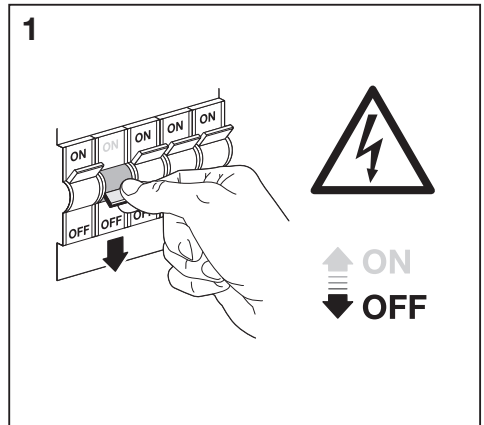

CABINET LED CORNER

LOW-VOLTAGE UNDER CABINET LUMINAIRES

	EAN	W	lm	K	°(°C)	V~	mA	Hz	PF	
Cabinet LED Corner 35 cm	4058075268227	5	320	3000	-20...+40	220-240	50	50/60	>0.5	0.2 kg
Cabinet LED Corner 35 cm two light	4058075227910	9	640	3000	-20...+40	220-240	90	50/60	>0.5	0.4 kg
Cabinet LED Corner 55 cm	4058075227958	8	480	3000	-20...+40	220-240	70	50/60	>0.5	0.3 kg
Cabinet LED Corner 55 cm two light	4058075268265	12	800	3000	-20...+40	220-240	120	50/60	>0.5	0.6 kg