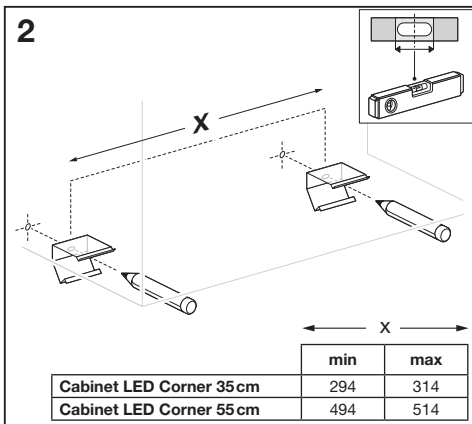

CABINET LED CORNER

LOW-VOLTAGE UNDER CABINET LUMINAIRES

	EAN	W	lm	K	°(°C)	V~	mA	Hz	PF	
Cabinet LED Corner 35 cm	4058075268227	5	320	3000	-20...+40	220-240	50	50/60	>0.5	0.2 kg
Cabinet LED Corner 35 cm two light	4058075227910	9	640	3000	-20...+40	220-240	90	50/60	>0.5	0.4 kg
Cabinet LED Corner 55 cm	4058075227958	8	480	3000	-20...+40	220-240	70	50/60	>0.5	0.3 kg
Cabinet LED Corner 55 cm two light	4058075268265	12	800	3000	-20...+40	220-240	120	50/60	>0.5	0.6 kg