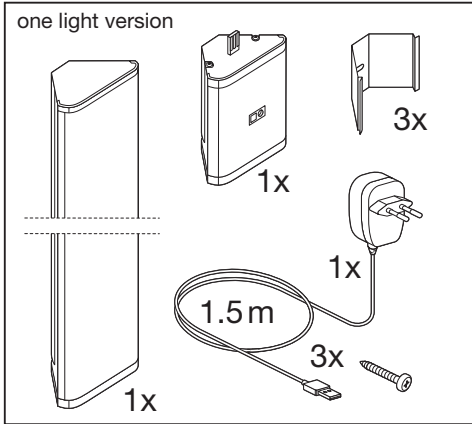

CABINET LED CORNER

LOW-VOLTAGE UNDER CABINET LUMINAIRES

	EAN	W	lm	K	°(°C)	V~	mA	Hz	PF	
Cabinet LED Corner 35 cm	4058075268227	5	320	3000	-20...+40	220-240	50	50/60	>0.5	0.2 kg
Cabinet LED Corner 35 cm two light	4058075227910	9	640	3000	-20...+40	220-240	90	50/60	>0.5	0.4 kg
Cabinet LED Corner 55 cm	4058075227958	8	480	3000	-20...+40	220-240	70	50/60	>0.5	0.3 kg
Cabinet LED Corner 55 cm two light	4058075268265	12	800	3000	-20...+40	220-240	120	50/60	>0.5	0.6 kg