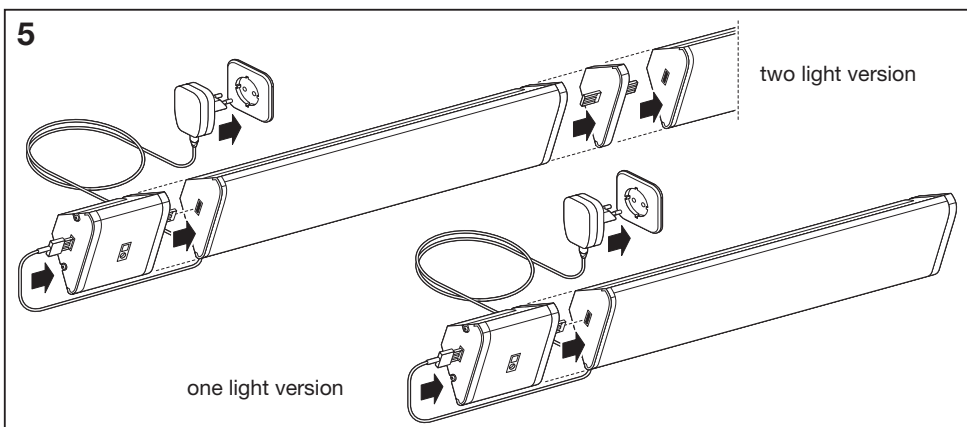

CABINET LED CORNER

LOW-VOLTAGE UNDER CABINET LUMINAIRES

	EAN	W	lm	K	°(°C)	V~	mA	Hz	PF	
Cabinet LED Corner 35 cm	4058075268227	5	320	3000	-20...+40	220-240	50	50/60	>0.5	0.2 kg
Cabinet LED Corner 35 cm two light	4058075227910	9	640	3000	-20...+40	220-240	90	50/60	>0.5	0.4 kg
Cabinet LED Corner 55 cm	4058075227958	8	480	3000	-20...+40	220-240	70	50/60	>0.5	0.3 kg
Cabinet LED Corner 55 cm two light	4058075268265	12	800	3000	-20...+40	220-240	120	50/60	>0.5	0.6 kg