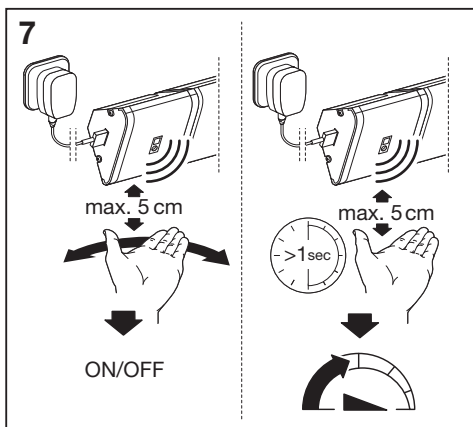

CABINET LED CORNER

LOW-VOLTAGE UNDER CABINET LUMINAIRES

	EAN	W	lm	K	°(°C)	V~	mA	Hz	PF	
Cabinet LED Corner 35 cm	4058075268227	5	320	3000	-20...+40	220-240	50	50/60	>0.5	0.2 kg
Cabinet LED Corner 35 cm two light	4058075227910	9	640	3000	-20...+40	220-240	90	50/60	>0.5	0.4 kg
Cabinet LED Corner 55 cm	4058075227958	8	480	3000	-20...+40	220-240	70	50/60	>0.5	0.3 kg
Cabinet LED Corner 55 cm two light	4058075268265	12	800	3000	-20...+40	220-240	120	50/60	>0.5	0.6 kg