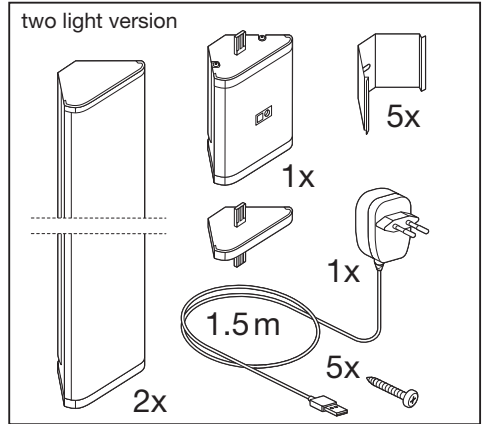

CABINET LED CORNER

LOW-VOLTAGE UNDER CABINET LUMINAIRES

	EAN	W	lm	K	°(°C)	V~	mA	Hz	PF	
Cabinet LED Corner 35 cm	4058075268227	5	320	3000	-20...+40	220-240	50	50/60	>0.5	0.2 kg
Cabinet LED Corner 35 cm two light	4058075227910	9	640	3000	-20...+40	220-240	90	50/60	>0.5	0.4 kg
Cabinet LED Corner 55 cm	4058075227958	8	480	3000	-20...+40	220-240	70	50/60	>0.5	0.3 kg
Cabinet LED Corner 55 cm two light	4058075268265	12	800	3000	-20...+40	220-240	120	50/60	>0.5	0.6 kg