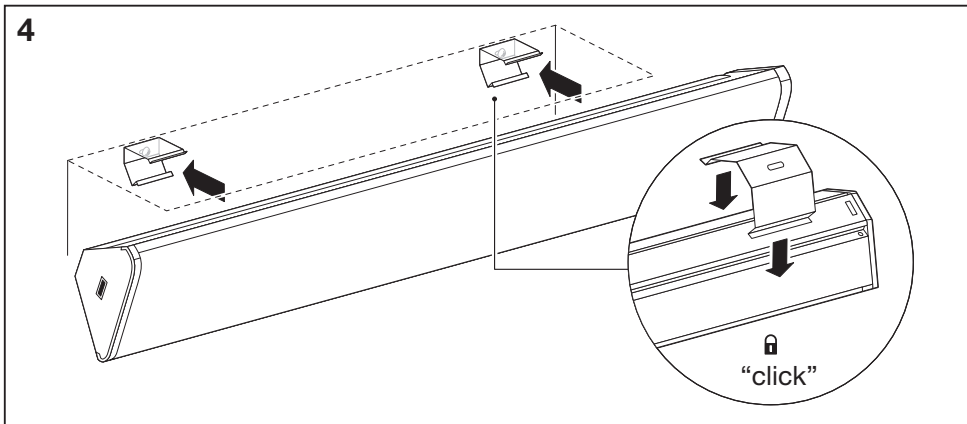

CABINET LED CORNER

LOW-VOLTAGE UNDER CABINET LUMINAIRES

	EAN	W	lm	K	°(°C)	V~	mA	Hz	PF	
Cabinet LED Corner 35 cm	4058075268227	5	320	3000	-20...+40	220-240	50	50/60	>0.5	0.2 kg
Cabinet LED Corner 35 cm two light	4058075227910	9	640	3000	-20...+40	220-240	90	50/60	>0.5	0.4 kg
Cabinet LED Corner 55 cm	4058075227958	8	480	3000	-20...+40	220-240	70	50/60	>0.5	0.3 kg
Cabinet LED Corner 55 cm two light	4058075268265	12	800	3000	-20...+40	220-240	120	50/60	>0.5	0.6 kg