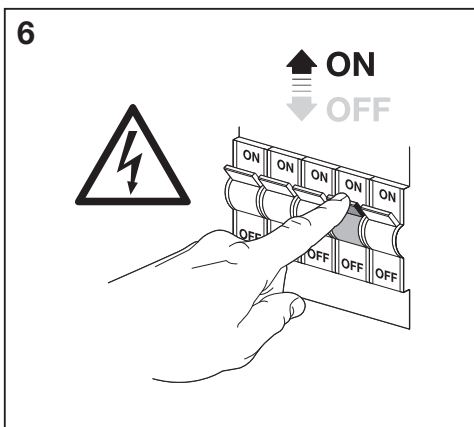

CABINET LED CORNER

LOW-VOLTAGE UNDER CABINET LUMINAIRES

	EAN	W	lm	K	°(°C)	V~	mA	Hz	PF	
Cabinet LED Corner 35 cm	4058075268227	5	320	3000	-20...+40	220-240	50	50/60	>0.5	0.2 kg
Cabinet LED Corner 35 cm two light	4058075227910	9	640	3000	-20...+40	220-240	90	50/60	>0.5	0.4 kg
Cabinet LED Corner 55 cm	4058075227958	8	480	3000	-20...+40	220-240	70	50/60	>0.5	0.3 kg
Cabinet LED Corner 55 cm two light	4058075268265	12	800	3000	-20...+40	220-240	120	50/60	>0.5	0.6 kg