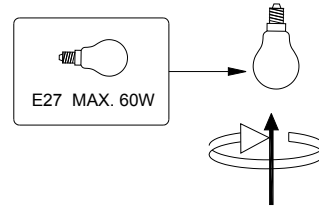

LUCIDE

INSTALLATION DRAWING SPECIFICATION

1

2