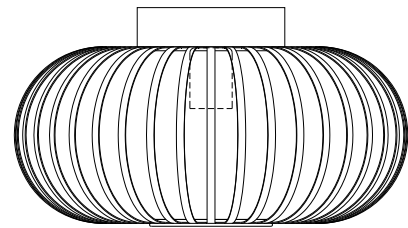

item number : 78174/40/36
EAN code : 5411212782588

MANUELA

RECOMMENDED LUCIDE LIGHT SOURCE

49032/05/65
Light source dimmable : Yes
Light source incl. : No

General

Dimensions LxWxH : 39.5cm x 39.5cm x 23 cm
Height minimum : 23cm
Height maximum : 23 cm
Dimensions shade LxWxH : 39.5cm x 39.5cm x 18 cm
Main material : Metal
Ceiling rose material : Metal
Color :White
Style : Modern
Shape : Oval
Weight : 2.0 kg
Warranty : 2 years

Product specifications

Dimmable : Yes
Light direction : Around (Diffuse)
Adjustable in height : No
Directional : Not Directional
Cable : No
Cable length : -
Sensor : Without Sensor
Control : Light Switch Control
IP-Class : 20
Electric class : 1
Light source including ? : No
Lamp socket : E27
Light source number : 1
Power requirements : 220-240V~50Hz
Bulb type & maximum wattage : E27- max.60W

For more specifications of this product please visit

www.lucide.com

MANUELA

Itemnumber :78174/40/36

EAN code : 5411212782588

For more specifications, dimensions please visit

www.lucide.com

LUCIDE

INSTALLATION DRAWING SPECIFICATION

1

2