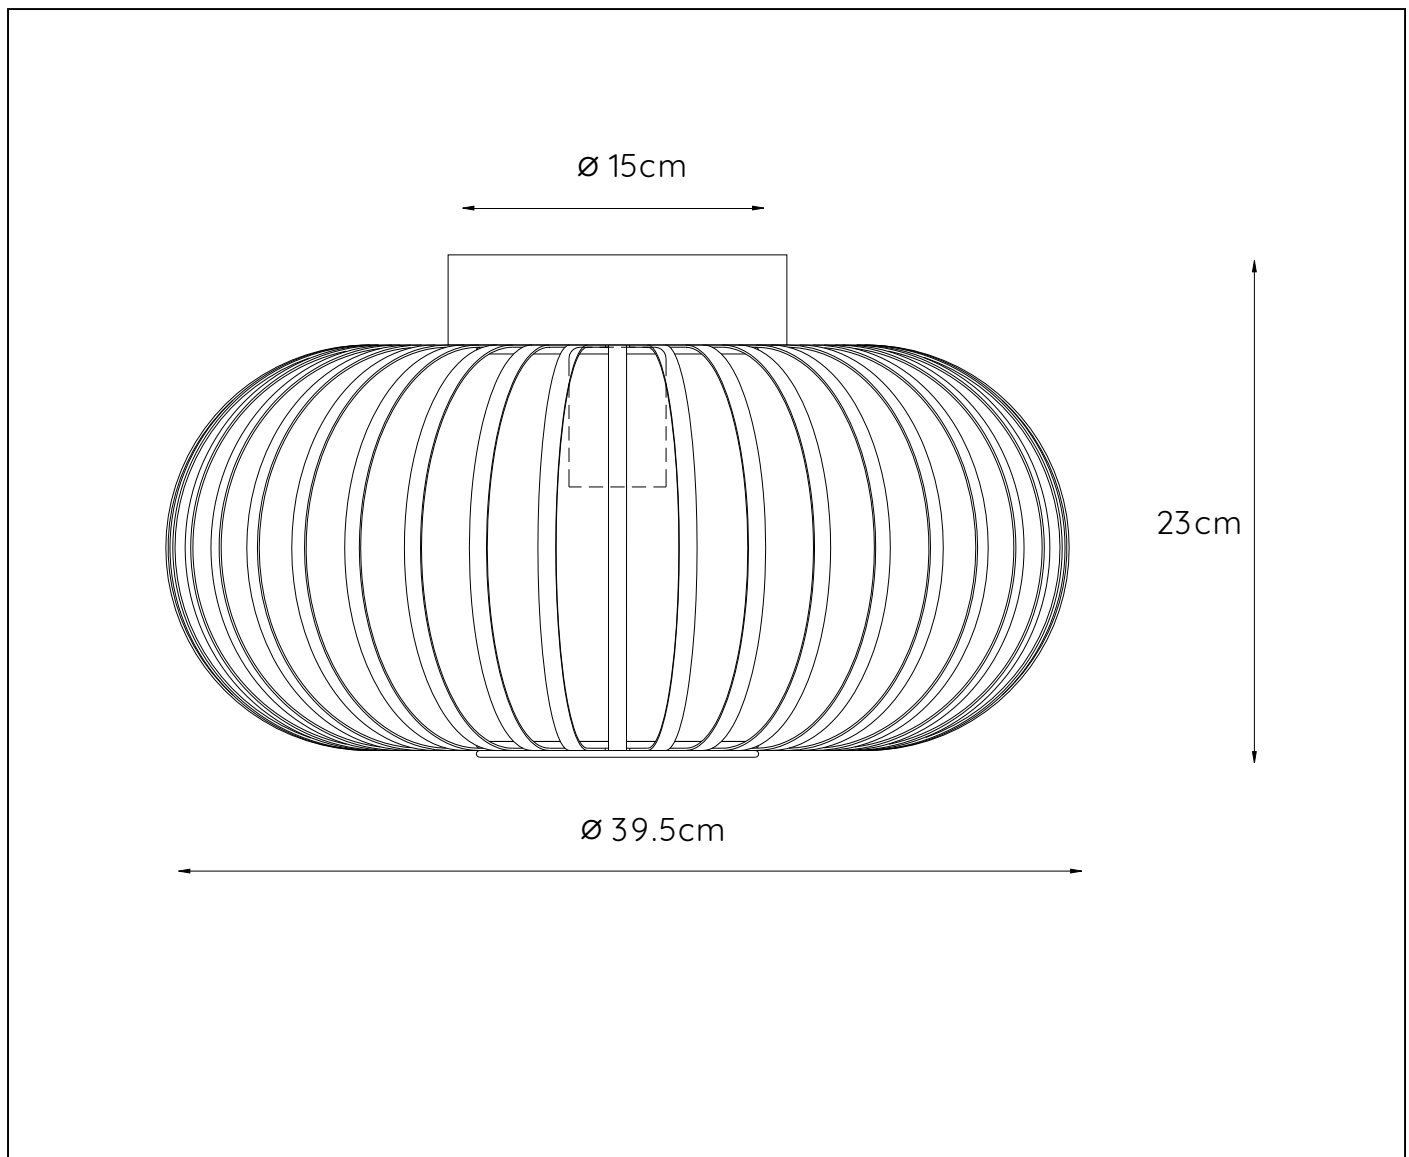

item number : 78174/40/36
EAN code : 5411212782588

MANUELA

RECOMMENDED LUCIDE LIGHT SOURCE

49032/05/65
Light source dimmable : Yes
Light source incl. : No

General

Dimensions LxWxH : 39.5cm x 39.5cm x 23 cm
Height minimum : 23cm
Height maximum : 23 cm
Dimensions shade LxWxH : 39.5cm x 39.5cm x 18 cm
Main material : Metal
Ceiling rose material : Metal
Color :White
Style : Modern
Shape : Oval
Weight : 2.0 kg
Warranty : 2 years

Product specifications

Dimmable : Yes
Light direction : Around (Diffuse)
Adjustable in height : No
Directional : Not Directional
Cable : No
Cable length : -
Sensor : Without Sensor
Control : Light Switch Control
IP-Class : 20
Electric class : 1
Light source including ? : No
Lamp socket : E27
Light source number : 1
Power requirements : 220-240V~50Hz
Bulb type & maximum wattage : E27- max.60W

For more specifications of this product please visit

www.lucide.com

MANUELA

Itemnumber :78174/40/36

EAN code : 5411212782588

For more specifications, dimensions please visit

www.lucide.com

LUCIDE