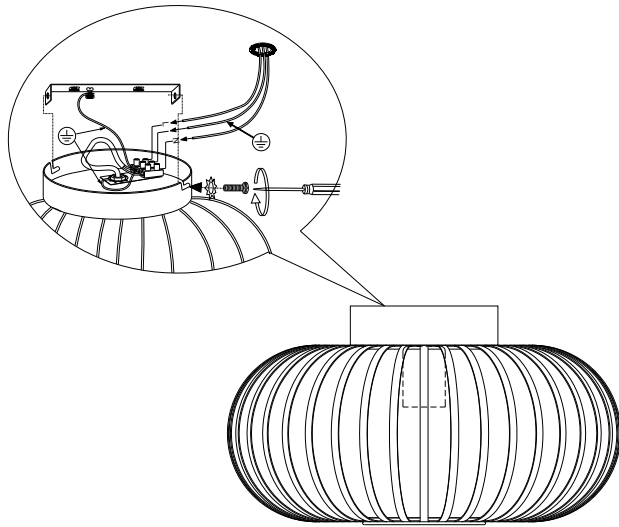

item number : 78174/40/36
EAN code : 5411212782588

MANUELA

RECOMMENDED LUCIDE LIGHT SOURCE

49032/05/65
Light source dimmable : Yes
Light source incl. : No

General

Dimensions LxWxH : 39.5cm x 39.5cm x 23 cm
Height minimum : 23cm
Height maximum : 23 cm
Dimensions shade LxWxH : 39.5cm x 39.5cm x 18 cm
Main material : Metal
Ceiling rose material : Metal
Color :White
Style : Modern
Shape : Oval
Weight : 2.0 kg
Warranty : 2 years

Product specifications

Dimmable : Yes
Light direction : Around (Diffuse)
Adjustable in height : No
Directional : Not Directional
Cable : No
Cable length : -
Sensor : Without Sensor
Control : Light Switch Control
IP-Class : 20
Electric class : 1
Light source including ? : No
Lamp socket : E27
Light source number : 1
Power requirements : 220-240V~50Hz
Bulb type & maximum wattage : E27- max.60W

For more specifications of this product please visit

www.lucide.com

MANUELA

Itemnumber :78174/40/36

EAN code : 5411212782588

For more specifications, dimensions please visit

www.lucide.com

LUCIDE

INSTALLATION DRAWING SPECIFICATION

1

2